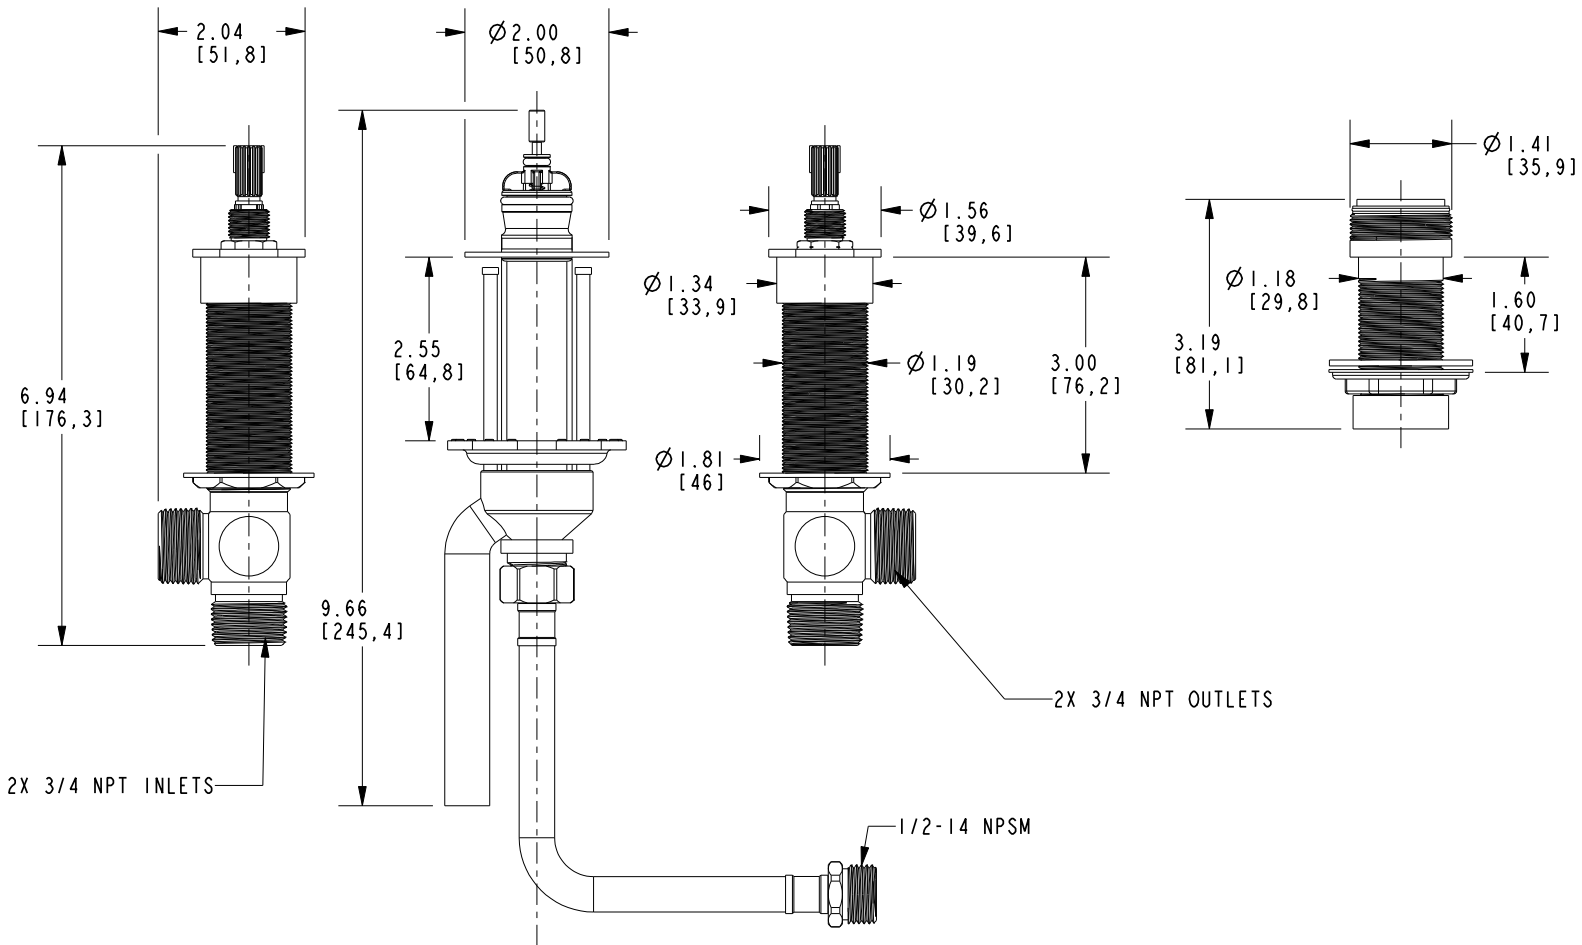

### Features

Solid brass construction  
3/4" NPT connections  
Quarter-turn washerless ceramic disc 3/4" valve cartridges  
Diverter valve and hoses as needed for handshower  
Requires Newport Brass Deck Mount Tub Trim (sold-separately)

## PRODUCT DIMENSIONS (Units are in inches)

Product Dimensions are provided for reference only. For specific product installation guidelines, please reference the Installation Instructions of the product being installed.