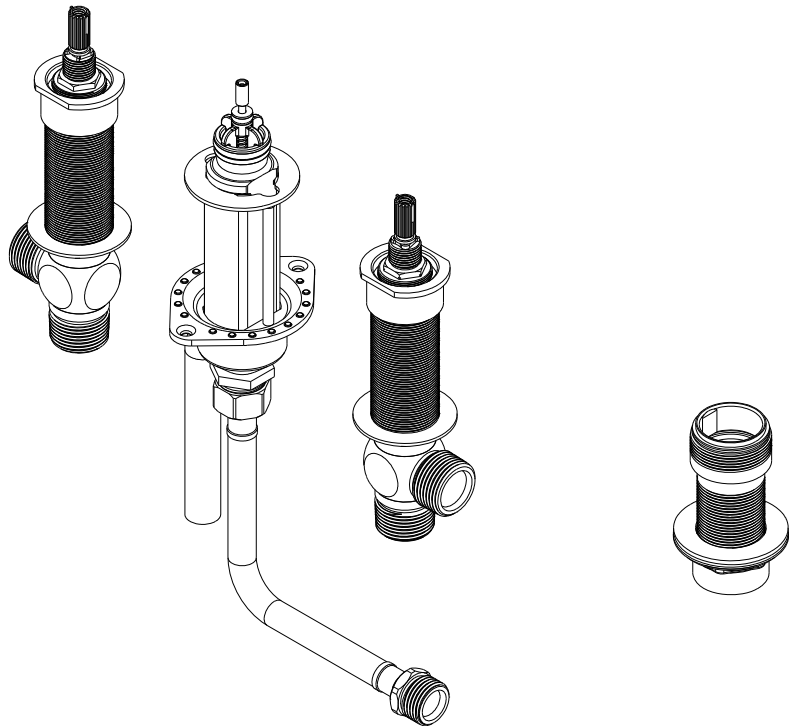

NEWPORT BATH

Features

Solid brass construction
3/4" NPT connections
Quarter-turn washerless ceramic disc 3/4" valve cartridges
Diverter valve and hoses as needed for handshower
Requires Newport Brass Deck Mount Tub Trim (sold-separately)

DECK TUB ROUGH VALVE

1-570

Codes / Standards Compliance

Meets or exceeds the following at date of manufacture:

ASME A112.18.1/CSA B125.1-18
IAPMO/cUPC
IPC
California Energy Commission
All applicable US Federal and State material regulations