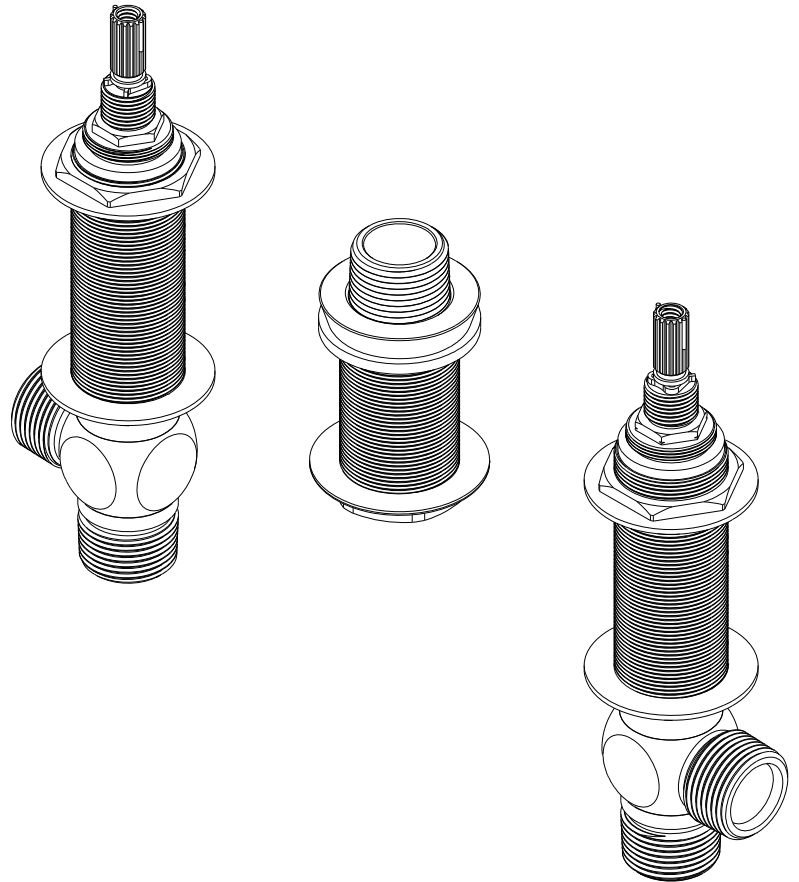

NEWPORT BATH

Features

Solid brass construction
3/4" NPT connections
Quarter-turn washerless ceramic disc 3/4" valve cartridges
Quick Connect Deck Spout Adapter
Requires Newport Brass Wall Mount Tub Trim (sold-separately)

DECK TUB ROUGH VALVE

1-502

Codes / Standards Compliance

Meets or exceeds the following at date of manufacture:

ASME A112.18.1/CSA B125.1-18
IAPMO/cUPC
IPC
All applicable US Federal and State material regulations