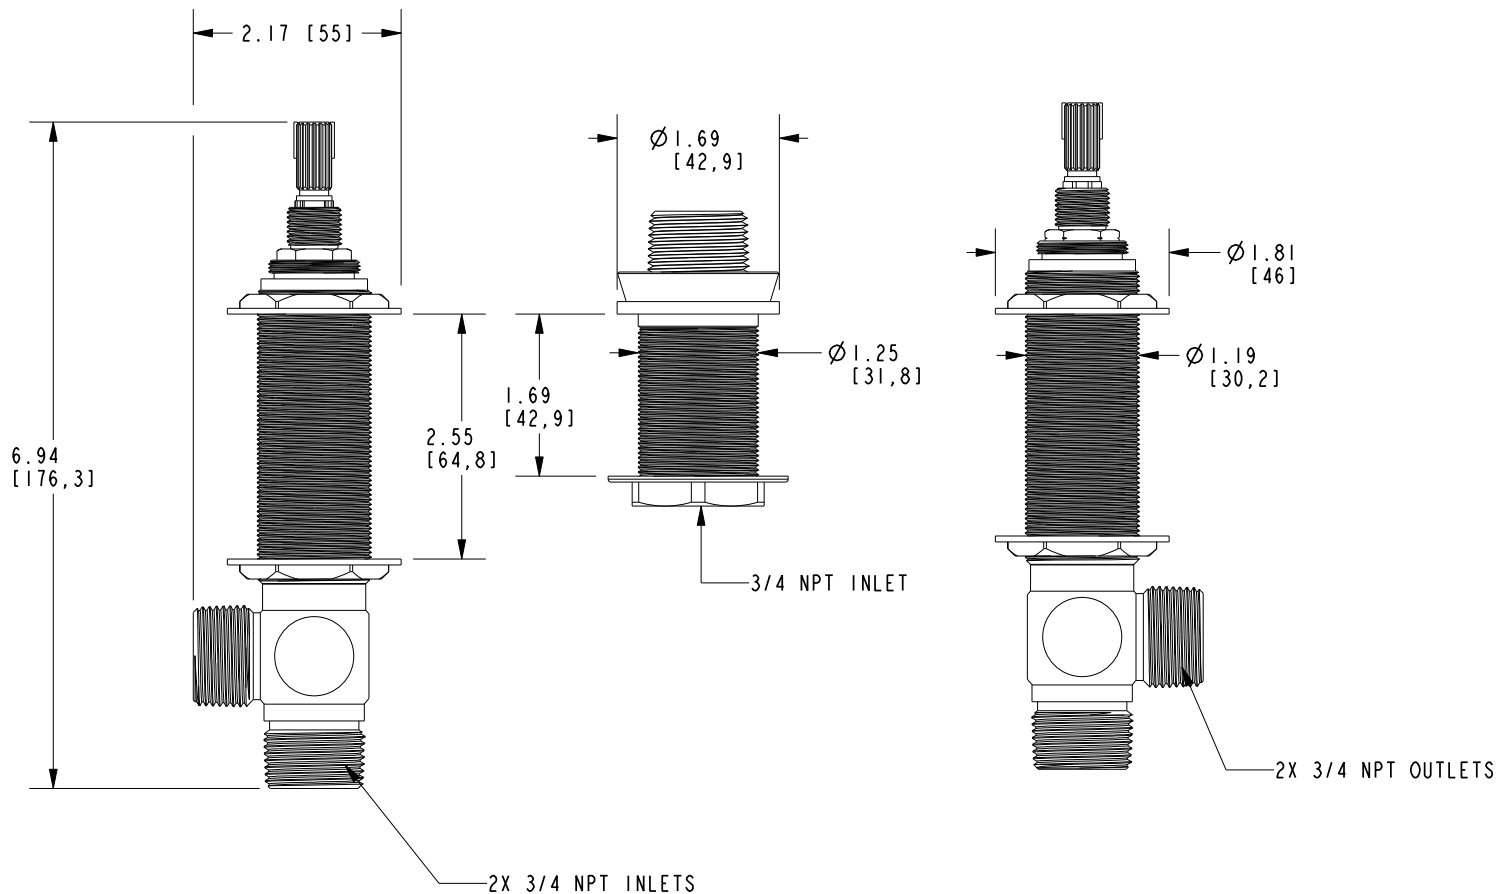

### Features

Solid brass construction  
3/4" NPT connections  
Quarter-turn washerless ceramic disc 3/4" valve cartridges  
Quick Connect Deck Spout Adapter  
Requires Newport Brass Wall Mount Tub Trim (sold-separately)

## PRODUCT DIMENSIONS *(Units are in inches)*

Product Dimensions are provided for reference only. For specific product installation guidelines, please reference the Installation Instructions of the product being installed.