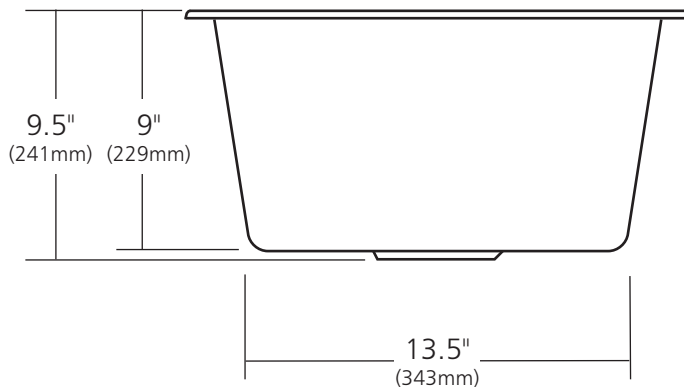

SPECIFICATIONS

REDONDO GRANDE

CPS251- Antique
CPS551- Brushed Nickel

PRODUCT DETAILS

- 17.75" x 9.5" OD (451mm x 241mm)
- 15.75" x 9" ID (400mm x 229mm)
- Hand hammered 16 gauge recycled copper
- 3.5" (89mm) drain opening
- Dimensions are not exact and may vary $\pm 1/2"$ (13mm)

IMPORTANT

Due to the handcrafted nature of this product, it will vary in finish, texture, hammering, and other details. Dimensions may vary up to 1/2" (13mm). We strongly recommend waiting for the actual product before making any installation cuts.