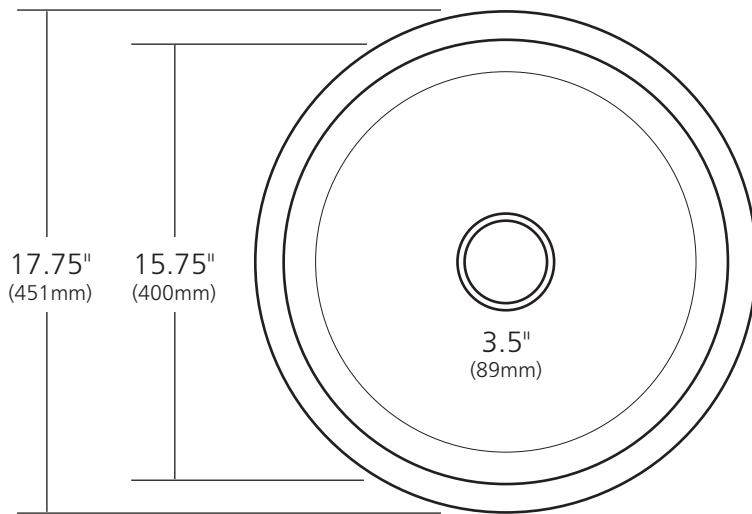

SPECIFICATIONS

REDONDO GRANDE

CPS251- Antique
CPS551- Brushed Nickel

PRODUCT DETAILS

- 17.75" x 9.5" OD (451mm x 241mm)
- 15.75" x 9" ID (400mm x 229mm)
- Hand hammered 16 gauge recycled copper
- 3.5" (89mm) drain opening
- Dimensions are not exact and may vary $\pm 1/2"$ (13mm)

*This product may be customized.
See nativetrails.net/customization for details.*

INSTALLATION

- Universal Mount

COORDINATING PRODUCTS

- Drains: DR320 or DR340
- Bottom Grid: GR914

STANDARDS COMPLIANCE

- UPC/cUPC compliant

IMPORTANT

Due to the handcrafted nature of this product, it will vary in finish, texture, hammering, and other details. Dimensions may vary up to 1/2" (13mm). We strongly recommend waiting for the actual product before making any installation cuts.