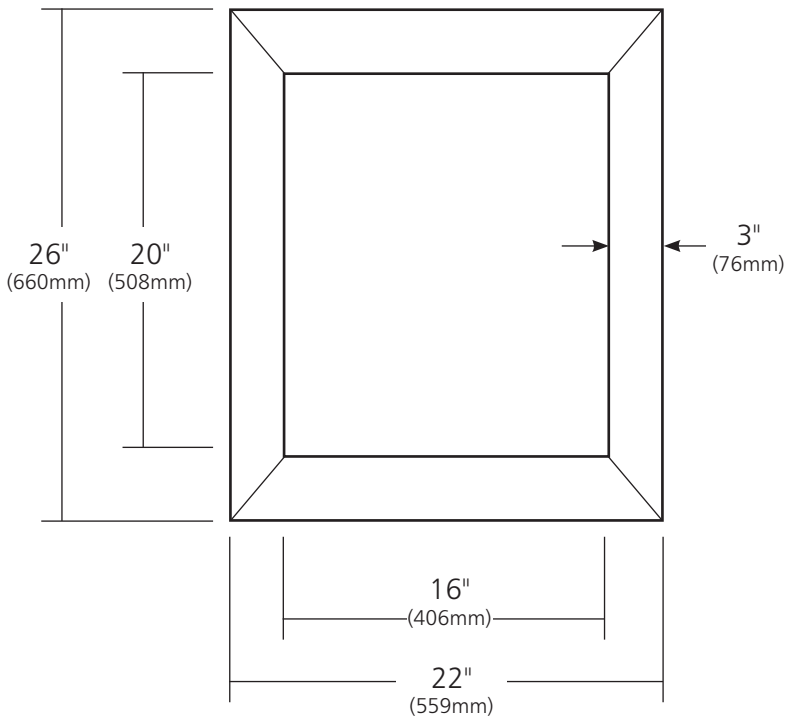

*SPECIFICATIONS*

**PORTOLA SMALL MIRROR**

*NativeStone™ Collection*

NSMR2622-A Ash  
NSMR2622-S Slate  
NSMR2622-P Pearl

**PRODUCT DETAILS**

- 22" x 26" x 2.5" (559mm x 660mm x 64mm)
- Handcrafted from sustainable NativeStone™
- Sealed with impermeable nano sealer

**INSTALLATION**

- Vertical or Horizontal
- Mounting hardware included

**IMPORTANT**

Due to the handcrafted nature of this product, it will vary in finish, texture, and other details. Dimensions may vary up to 1/2" (13mm).