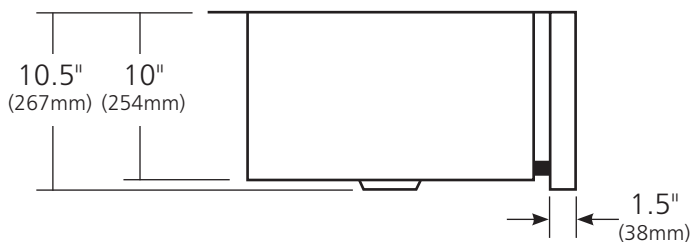

SPECIFICATIONS

**PINNACLE**

TOP VIEW

FRONT VIEW

SIDE VIEW

CPS292 Antique Finish  
CPS592 Brushed Nickel Finish

**PRODUCT DETAILS**

- 33" x 22" x 10.5" OD (838mm x 559mm x 267mm)
- 28" x 17" x 10" ID (711mm x 432mm x 254mm)
- Hand hammered 16 gauge recycled copper
- Apron extends 1.5" (38mm) on sides
- 3.5" (89mm) drain opening
- Dimensions are not exact and may vary  $\pm 1/2"$  (13mm)

**STANDARDS COMPLIANCE**

- UPC/cUPC compliant

**IMPORTANT**

Due to the handcrafted nature of this product, it will vary in finish, texture, hammering, and other details. Dimensions may vary up to 1/2" (13mm). We strongly recommend waiting for the actual product before making any installation cuts.