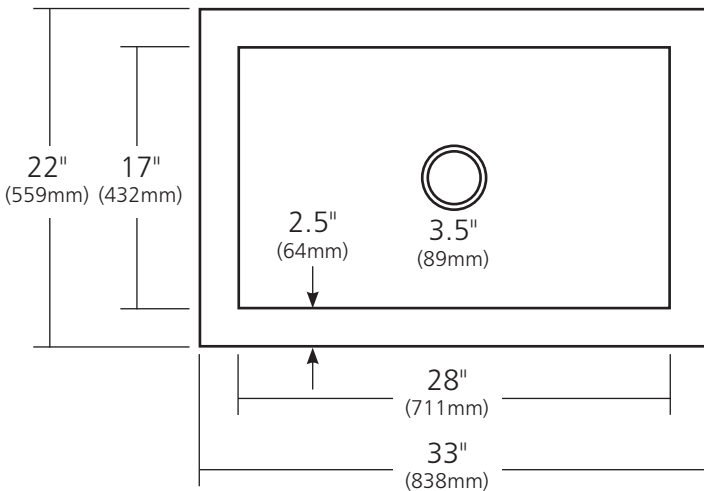

SPECIFICATIONS

**PINNACLE**

TOP VIEW

FRONT VIEW

SIDE VIEW

CPS292 Antique Finish  
CPS592 Brushed Nickel Finish

**PRODUCT DETAILS**

- 33" x 22" x 10.5" OD (838mm x 559mm x 267mm)
- 28" x 17" x 10" ID (711mm x 432mm x 254mm)
- Hand hammered 16 gauge recycled copper
- Apron extends 1.5" (38mm) on sides
- 3.5" (89mm) drain opening
- Dimensions are not exact and may vary  $\pm 1/2"$  (13mm)

**STANDARDS COMPLIANCE**

- UPC/cUPC compliant

**IMPORTANT**

Due to the handcrafted nature of this product, it will vary in finish, texture, hammering, and other details. Dimensions may vary up to 1/2" (13mm). We strongly recommend waiting for the actual product before making any installation cuts.