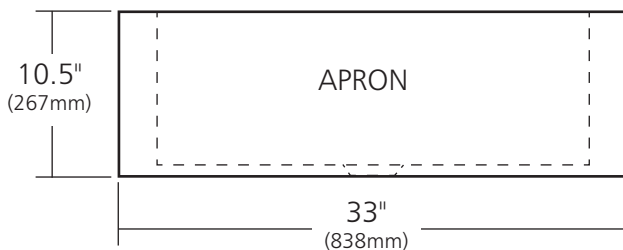

SPECIFICATIONS

**PINNACLE**

TOP VIEW

FRONT VIEW

SIDE VIEW

CPS292 Antique Finish  
CPS592 Brushed Nickel Finish

**PRODUCT DETAILS**

- 33" x 22" x 10.5" OD (838mm x 559mm x 267mm)
- 28" x 17" x 10" ID (711mm x 432mm x 254mm)
- Hand hammered 16 gauge recycled copper
- Apron extends 1.5" (38mm) on sides
- 3.5" (89mm) drain opening
- Dimensions are not exact and may vary  $\pm 1/2"$  (13mm)

**STANDARDS COMPLIANCE**

- UPC/cUPC compliant

**IMPORTANT**

Due to the handcrafted nature of this product, it will vary in finish, texture, hammering, and other details. Dimensions may vary up to 1/2" (13mm). We strongly recommend waiting for the actual product before making any installation cuts.