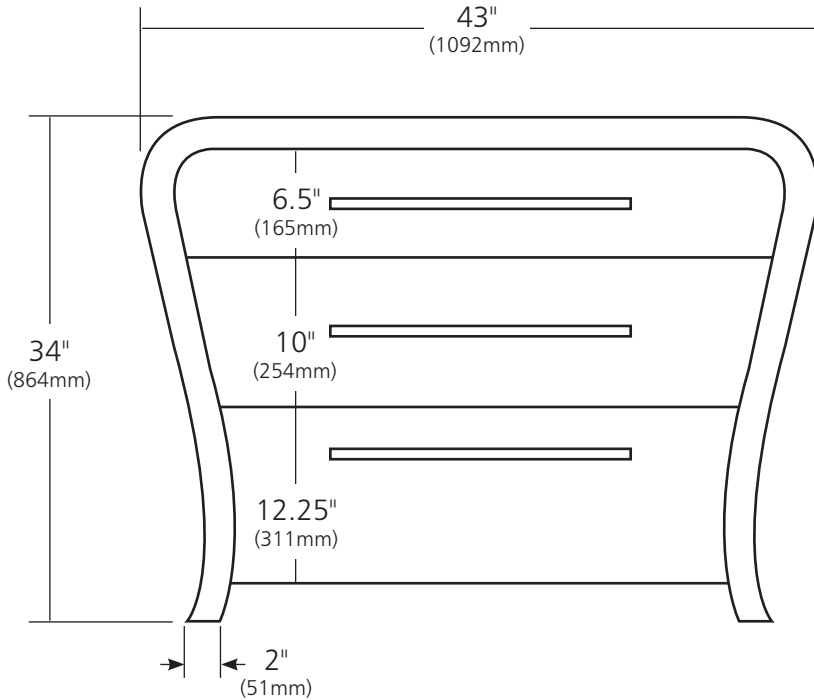

SPECIFICATIONS

MONACO VANITY

Renewal Series

VNS431- Caramel Bamboo

PRODUCT DETAILS

- 43"w x 22"d x 34"h (1092mm x 559mm x 864mm)
- Handcrafted from FSC* certified Bamboo with solid wood substrate
- Integral top
- Three full-extension, soft-close drawers
- Top drawers include plumbing cut-outs
- Low VOC water-resistant finish

INSTALLATION

- Freestanding vanity base

COORDINATING PRODUCTS

- Combine with Native Trails surface mounted sink less than 7" (178mm) deep

IMPORTANT

Due to the handcrafted nature of this product, it will vary in finish, texture, and other details. Dimensions may vary up to 1/2" (13mm).