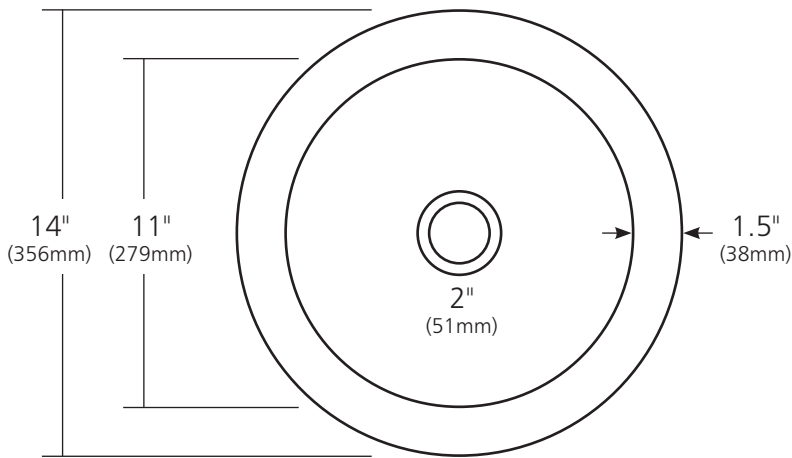

SPECIFICATIONS

MALIBU

NativeStone™ Collection

NSB1407-A Ash
 NSB1407-S Slate
 NSB1407-P Pearl

PRODUCT DETAILS

- 14" x 7" OD (356mm x 178mm)
- 11" x 6.25" ID (279mm x 159mm)
- 2" (51mm) drain opening
- Handcrafted from sustainable NativeStone™
- Sealed with impermeable nano sealer

INSTALLATION

- Drop-in or Undermount

COORDINATING PRODUCTS

- Drains: DR220

STANDARDS COMPLIANCE

- UPC/cUPC compliant

IMPORTANT

Due to the handcrafted nature of this product, it will vary in finish, texture, and other details. Dimensions may vary up to 1/2" (13mm). We strongly recommend waiting for the actual product before making any installation cuts.