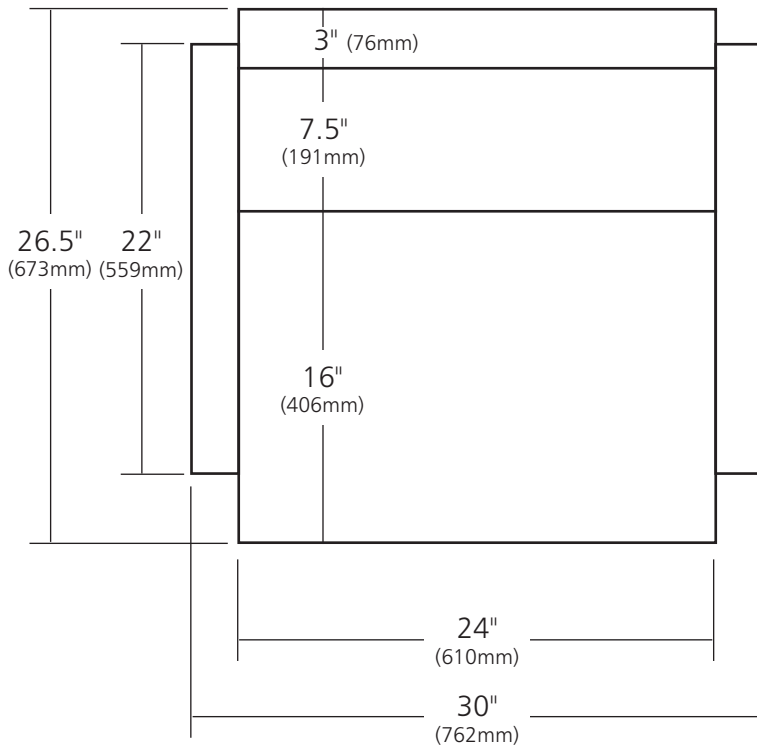

SPECIFICATIONS

HARMONY VANITY

Renewal Series

VNS301- Caramel and Woven Strand Bamboo

PRODUCT DETAILS

- 30"w x 20.5"d x 26.5"h (762mm x 521mm x 673mm)
- Handcrafted from solid FSC* certified Bamboo
- Integral top
- Two push-to-open drawers
- Drawers include plumbing cut-outs
- Low VOC water-resistant finish

INSTALLATION

- Wall Mount (Built-in French cleat included)

COORDINATING PRODUCTS

- Harmony Mirror
- Combine with Native Trails surface mounted sink less than 7" (178mm) deep

IMPORTANT

Due to the handcrafted nature of this product, it will vary in finish, texture, and other details. Dimensions may vary up to 1/2" (13mm).