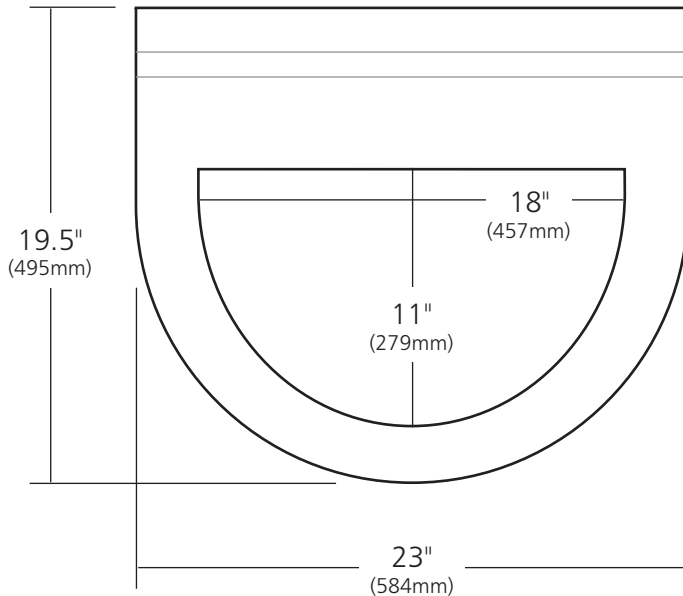

SPECIFICATIONS

HALCYON VANITY

Renewal Series

VNS231 - Caramel Bamboo

PRODUCT DETAILS

- 23"w x 18"d x 19.5"h (584mm x 457mm x 495mm)
- Handcrafted from FSC* certified Bamboo with solid wood substrate
- Woven Strand Bamboo inlay
- Integral top
- Low VOC water-resistant finish

Due to the handcrafted nature of this product, it will vary in finish, texture, and other details. Dimensions may vary up to 1/2" (13mm).

* Forest Stewardship Council