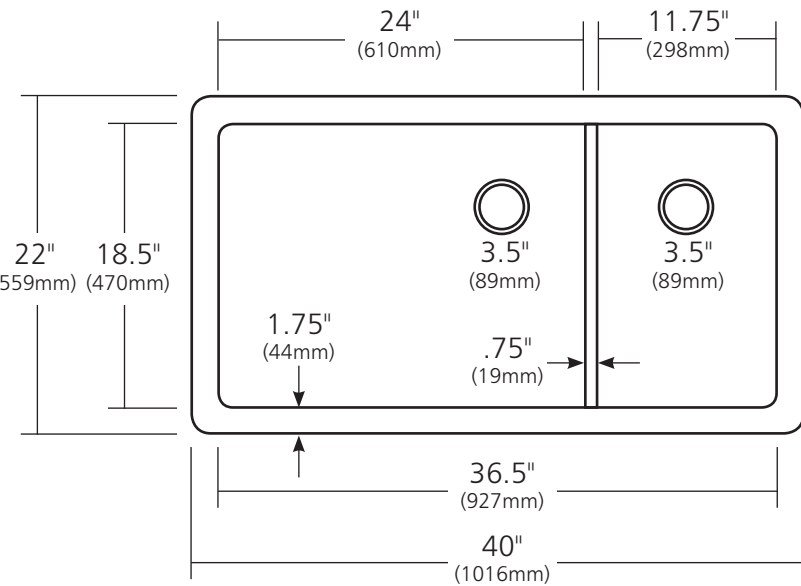

SPECIFICATIONS

FARMHOUSE DUET PRO

Farmhouse Series

CPS274- Antique
CPS574- Brushed Nickel

PRODUCT DETAILS

- 40" x 22" x 10.5" OD (1016mm x 559mm x 267mm)
- Lg Basin: 24" x 18.5" x 10" ID (610mm x 470mm x 254mm)
- Sm Basin: 11.75" x 18.5" x 10" ID (298mm x 470mm x 254mm)
- Hand hammered 16 gauge recycled copper
- Apron extends 3.5" (89mm) (on sides)
- 3.5" (89mm) drain opening
- Dimensions are not exact and may vary $\pm 1/2"$ (13mm)

*This product may be customized.
See nativetrails.net/customization for details.*

INSTALLATION

- Undermount

COORDINATING PRODUCTS

- Drains: DR320 or DR340
- Bottom Grid: GR974 & GR977

STANDARDS COMPLIANCE

- UPC/cUPC compliant

IMPORTANT

Due to the handcrafted nature of this product, it will vary in finish, texture, hammering, and other details. Dimensions may vary up to 1/2" (13mm). We strongly recommend waiting for the actual product before making any installation cuts.

TOP VIEW

FRONT VIEW

SIDE VIEW