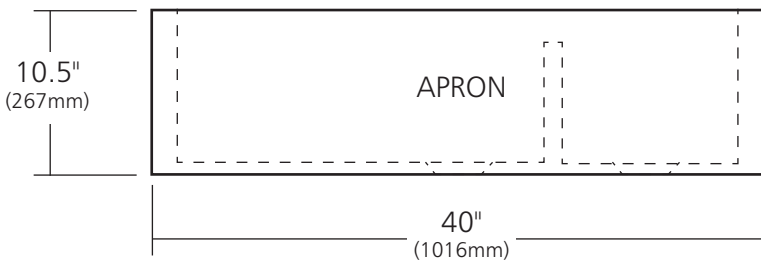

SPECIFICATIONS

FARMHOUSE DUET PRO

Farmhouse Series

CPS274- Antique
CPS574- Brushed Nickel

PRODUCT DETAILS

- 40" x 22" x 10.5" OD (1016mm x 559mm x 267mm)
- Lg Basin: 24" x 18.5" x 10" ID (610mm x 470mm x 254mm)
- Sm Basin: 11.75" x 18.5" x 10" ID (298mm x 470mm x 254mm)
- Hand hammered 16 gauge recycled copper
- Apron extends 3.5" (89mm) (on sides)
- 3.5" (89mm) drain opening
- Dimensions are not exact and may vary $\pm 1/2"$ (13mm)

IMPORTANT

Due to the handcrafted nature of this product, it will vary in finish, texture, hammering, and other details. Dimensions may vary up to 1/2" (13mm). We strongly recommend waiting for the actual product before making any installation cuts.

TOP VIEW

FRONT VIEW

SIDE VIEW