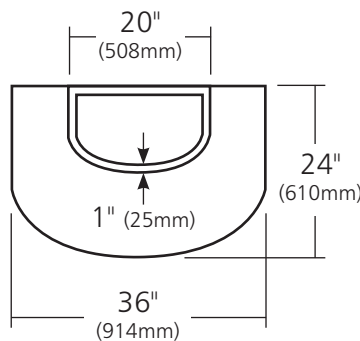

SPECIFICATIONS

CORONADO

FRONT VIEW

SIDE VIEW

CPR832 - Antique

PRODUCT DETAILS

- 36"w x 24"d x 41"h (914mm x 610mm x 1041mm)
- Hand hammered 16 gauge recycled copper
- Professional grade ventilation system
- Highly efficient baffle filtration
- 600 CFM motor with variable speed control
- Dimmer controlled Halogen lighting
- Hand forged nails ("clavos")

CUSTOM SIZES AVAILABLE

INSTALLATION

- Wall Mount

STANDARDS COMPLIANCE

- UL Listed

SOUND RATINGS

Internal 600 CFM
 High Speed: 5.5 Sones / 62 dBA
 Low Speed: 3.8 Sones / 50 dBA
 Background Sound Level 39 dBA
 (Distance 12" (305mm) below Filter Intake)

REAR VIEW

TOP VIEW

IMPORTANT

Due to the handcrafted nature of this product, it will vary in finish, texture, hammering, and other details. Dimensions may vary up to 1/2" (13mm). We strongly recommend waiting for the actual product before making any installation cuts.