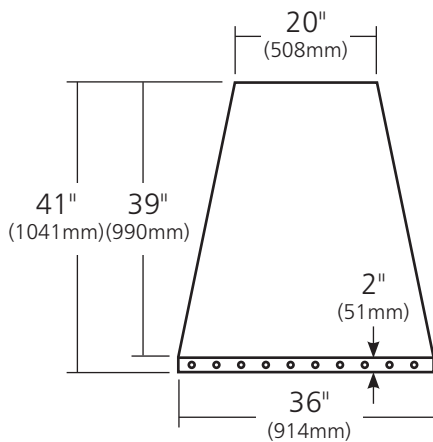

SPECIFICATIONS

CORONADO

FRONT VIEW

SIDE VIEW

CPR832 - Antique

PRODUCT DETAILS

- 36"w x 24"d x 41"h (914mm x 610mm x 1041mm)
- Hand hammered 16 gauge recycled copper
- Professional grade ventilation system
- Highly efficient baffle filtration
- 600 CFM motor with variable speed control
- Dimmer controlled Halogen lighting
- Hand forged nails ("clavos")

CUSTOM SIZES AVAILABLE

INSTALLATION

- Wall Mount

STANDARDS COMPLIANCE

- UL Listed

SOUND RATINGS

Internal 600 CFM
 High Speed: 5.5 Sones / 62 dBA
 Low Speed: 3.8 Sones / 50 dBA
 Background Sound Level 39 dBA
 (Distance 12" (305mm) below Filter Intake)

REAR VIEW

TOP VIEW

IMPORTANT

Due to the handcrafted nature of this product, it will vary in finish, texture, hammering, and other details. Dimensions may vary up to 1/2" (13mm). We strongly recommend waiting for the actual product before making any installation cuts.