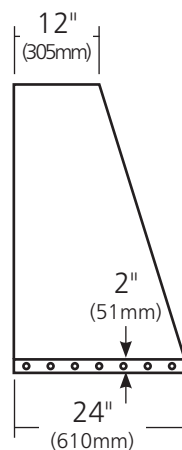

SPECIFICATIONS

CORONADO

FRONT VIEW

SIDE VIEW

CPR832 - Antique

PRODUCT DETAILS

- 36"w x 24"d x 41"h (914mm x 610mm x 1041mm)
- Hand hammered 16 gauge recycled copper
- Professional grade ventilation system
- Highly efficient baffle filtration
- 600 CFM motor with variable speed control
- Dimmer controlled Halogen lighting
- Hand forged nails ("clavos")

CUSTOM SIZES AVAILABLE

INSTALLATION

- Wall Mount

STANDARDS COMPLIANCE

- UL Listed

SOUND RATINGS

Internal 600 CFM
 High Speed: 5.5 Sones / 62 dBA
 Low Speed: 3.8 Sones / 50 dBA
 Background Sound Level 39 dBA
 (Distance 12" (305mm) below Filter Intake)

REAR VIEW

TOP VIEW

IMPORTANT

Due to the handcrafted nature of this product, it will vary in finish, texture, hammering, and other details. Dimensions may vary up to 1/2" (13mm). We strongly recommend waiting for the actual product before making any installation cuts.