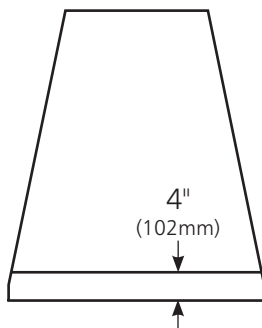

SPECIFICATIONS

CORONADO

FRONT VIEW

SIDE VIEW

CPR832 - Antique

PRODUCT DETAILS

- 36"w x 24"d x 41"h (914mm x 610mm x 1041mm)
- Hand hammered 16 gauge recycled copper
- Professional grade ventilation system
- Highly efficient baffle filtration
- 600 CFM motor with variable speed control
- Dimmer controlled Halogen lighting
- Hand forged nails ("clavos")

REAR VIEW

TOP VIEW

IMPORTANT

Due to the handcrafted nature of this product, it will vary in finish, texture, hammering, and other details. Dimensions may vary up to 1/2" (13mm). We strongly recommend waiting for the actual product before making any installation cuts.