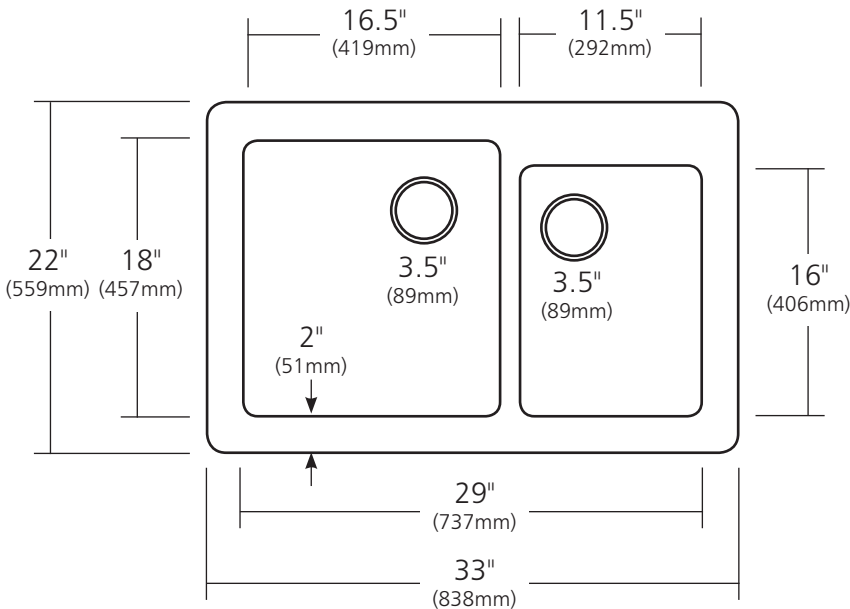

SPECIFICATIONS

COCINA DUET

Cocina Series

CPS275- Antique
CPS575- Brushed Nickel

PRODUCT DETAILS

- 33" x 22" x 10.5" OD (838mm x 559mm x 267mm)
- Lg Basin: 16.5" x 18" x 10" ID (419mm x 457mm x 254mm)
- Sm Basin: 11.5" x 16" x 8" ID (292mm x 406mm x 203mm)
- Hand hammered 16 gauge recycled copper
- 3.5" (89mm) drain opening
- Dimensions are not exact and may vary $\pm 1/2"$ (13mm)

*This product may be customized.
See nativetrails.net/customization for details.*

INSTALLATION

- Undermount

COORDINATING PRODUCTS

- Drains: DR320 or DR340
- Bottom Grid: GR976 & GR975

STANDARDS COMPLIANCE

- UPC/cUPC compliant

IMPORTANT

Due to the handcrafted nature of this product, it will vary in finish, texture, hammering, and other details. Dimensions may vary up to 1/2" (13mm). We strongly recommend waiting for the actual product before making any installation cuts.