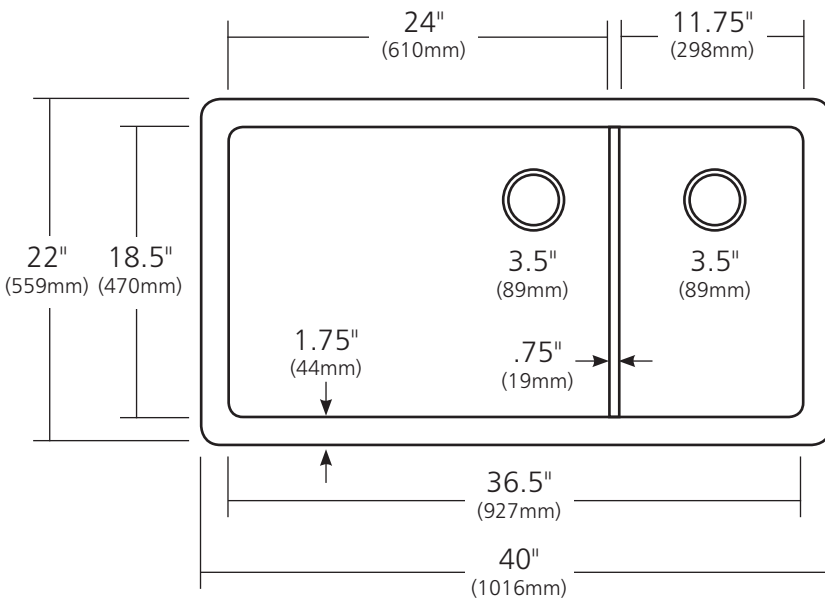

SPECIFICATIONS

COCINA DUET PRO

Cocina Series

CPS277- Antique
CPS577- Brushed Nickel

PRODUCT DETAILS

- 40" x 22" x 10.5" OD (1016mm x 559mm x 267mm)
- Lg Basin: 24" x 18.5" x 10" ID (610mm x 470mm x 254mm)
- Sm Basin: 11.75" x 18.5" x 10" ID (298mm x 470mm x 254mm)
- Hand hammered 16 gauge recycled copper
- 3.5" (89mm) drain opening
- Dimensions are not exact and may vary $\pm 1/2"$ (13mm)

*This product may be customized.
See nativetrails.net/customization for details.*

INSTALLATION

- Undermount

COORDINATING PRODUCTS

- Drains: DR320 or DR340
- Bottom Grids: GR974 & GR977

STANDARDS COMPLIANCE

- UPC/cUPC compliant

IMPORTANT

Due to the handcrafted nature of this product, it will vary in finish, texture, hammering, and other details. Dimensions may vary up to 1/2" (13mm). We strongly recommend waiting for the actual product before making any installation cuts.