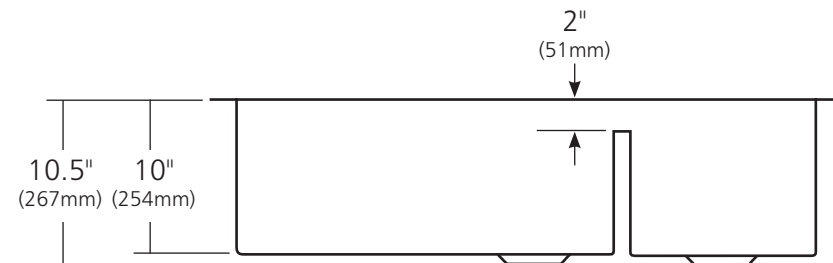

SPECIFICATIONS

COCINA DUET PRO

Cocina Series

CPS277- Antique
CPS577- Brushed Nickel

PRODUCT DETAILS

- 40" x 22" x 10.5" OD (1016mm x 559mm x 267mm)
- Lg Basin: 24" x 18.5" x 10" ID (610mm x 470mm x 254mm)
- Sm Basin: 11.75" x 18.5" x 10" ID (298mm x 470mm x 254mm)
- Hand hammered 16 gauge recycled copper
- 3.5" (89mm) drain opening
- Dimensions are not exact and may vary $\pm 1/2"$ (13mm)

- UPC/cUPC compliant

IMPORTANT

Due to the handcrafted nature of this product, it will vary in finish, texture, hammering, and other details. Dimensions may vary up to 1/2" (13mm). We strongly recommend waiting for the actual product before making any installation cuts.