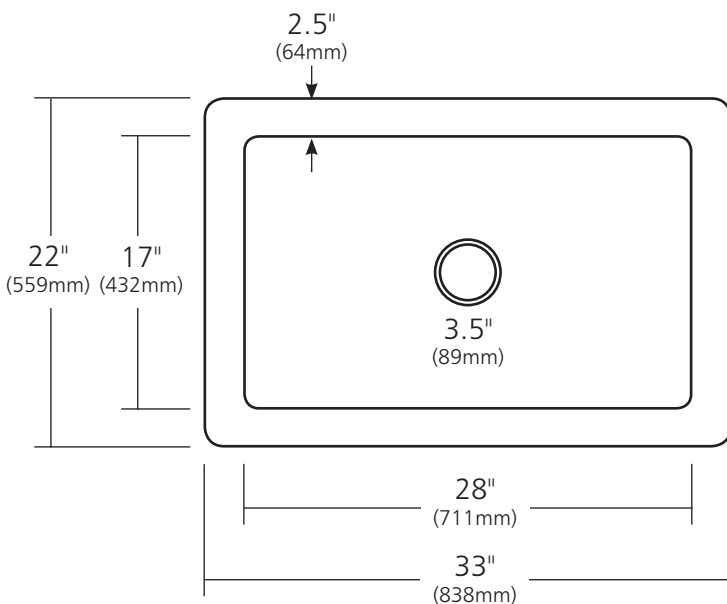

SPECIFICATIONS

COCINA 33

Cocina Series

CPS272- Antique
CPS572- Brushed Nickel

PRODUCT DETAILS

- 33" x 22" x 10.5" OD (838mm x 559mm x 267mm)
- 28" x 17" x 10" ID (711mm x 432mm x 254mm)
- Hand hammered 16 gauge recycled copper
- 3.5" (89mm) drain opening
- Dimensions are not exact and may vary $\pm 1/2"$ (13mm)

*This product may be customized.
See nativetrails.net/customization for details.*

INSTALLATION

- Undermount

COORDINATING PRODUCTS

- Drains: DR320 or DR340
- Bottom Grid: GR972

STANDARDS COMPLIANCE

- UPC/cUPC compliant

IMPORTANT

Due to the handcrafted nature of this product, it will vary in finish, texture, hammering, and other details. Dimensions may vary up to $1/2"$ (13mm). We strongly recommend waiting for the actual product before making any installation cuts.