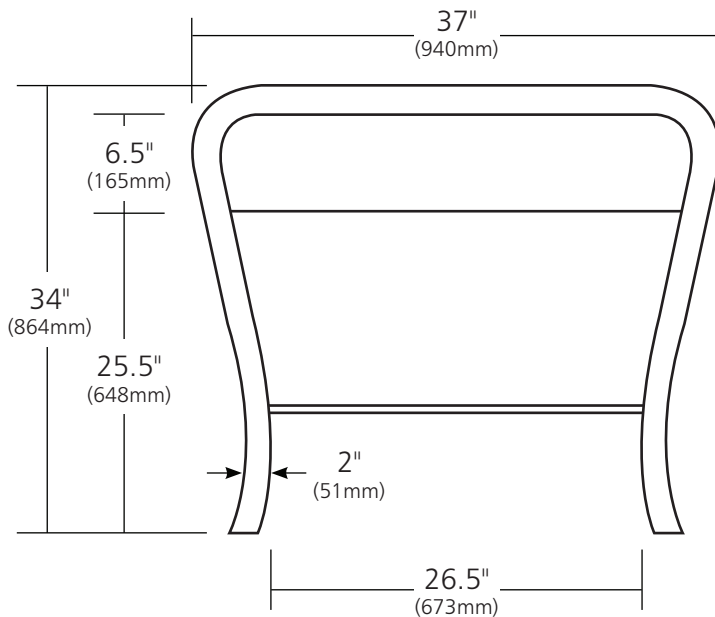

SPECIFICATIONS

AMELIE VANITY

Renewal Series

VNS371- Caramel Bamboo

PRODUCT DETAILS

- 37" w x 22" d x 34" h (940mm x 559mm x 864mm)
- Handcrafted from FSC* certified Bamboo with solid wood substrate
- Integral top
- Full-extension, soft-close drawer with plumbing cut-outs
- Tempered glass shelf
- Low VOC water-resistant finish

INSTALLATION

- Freestanding vanity base

COORDINATING PRODUCTS

- Decorative bottle trap
- Combine with any Native Trails surface mounted sink less than 7" (178mm) deep

IMPORTANT

Due to the handcrafted nature of this product, it will vary in finish, texture, and other details. Dimensions may vary up to 1/2" (13mm).