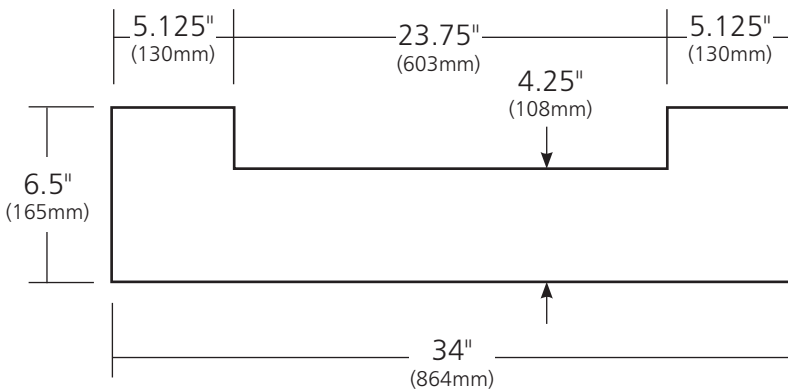

SPECIFICATIONS

SOLACE 28" SHELF

Renewal Series

MSH281- Caramel Bamboo
MSH282- Woven Strand Bamboo

PRODUCT DETAILS

- 34" x 6.5" OD (864mm x 165mm)
- FSC* certified Bamboo

INSTALLATION

- Wall mounted
- Includes two wall anchors

COORDINATING PRODUCTS

- Solace 28" (711mm) Mirror
- *Mirror sold separately*

IMPORTANT

Due to the handcrafted nature of this product, it will vary in finish, texture, and other details. Dimensions may vary up to 1/2" (13mm).