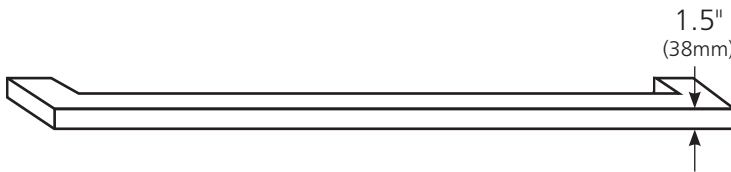

SPECIFICATIONS

SOLACE 28" SHELF

Renewal Series

MSH281- Caramel Bamboo
MSH282- Woven Strand Bamboo

PRODUCT DETAILS

- 34" x 6.5" OD (864mm x 165mm)
- FSC* certified Bamboo

INSTALLATION

- Wall mounted
- Includes two wall anchors

COORDINATING PRODUCTS

- Solace 28" (711mm) Mirror
- *Mirror sold separately*

IMPORTANT

Due to the handcrafted nature of this product, it will vary in finish, texture, and other details. Dimensions may vary up to 1/2" (13mm).