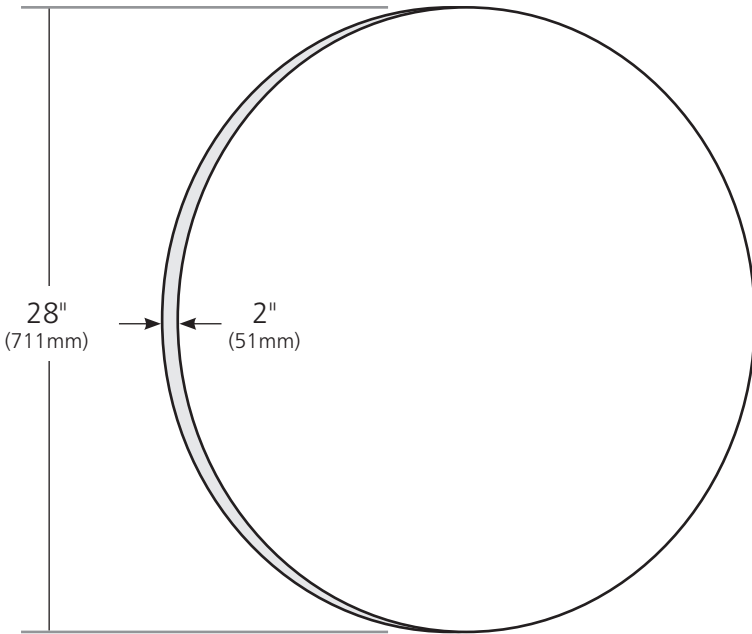

*SPECIFICATIONS*

**SOLACE 28" MIRROR**

*Renewal Series*

- MR281- Caramel Bamboo Mirror
- MR282- Woven Strand Bamboo Mirror
- MSH281- Caramel Bamboo Shelf
- MSH282- Woven Strand Bamboo Shelf

SHELF (optional)

**PRODUCT DETAILS**

**Solace Mirror**

- 28" diameter (711mm)
- FSC\* certified Bamboo

**Solace Shelf**

- 34" x 6.5" OD (864mm x 165mm)
- FSC\* certified Bamboo

**INSTALLATION**

**Solace Mirror**

- Wall mounted
- French cleat included for easy installation

**Solace Shelf**

- Wall mounted
- Includes two wall anchors

**COORDINATING PRODUCTS**

- *Shelf and mirror are sold separately*

**IMPORTANT**

Due to the handcrafted nature of this product, it will vary in finish, texture, and other details. Dimensions may vary up to 1/2" (13mm).