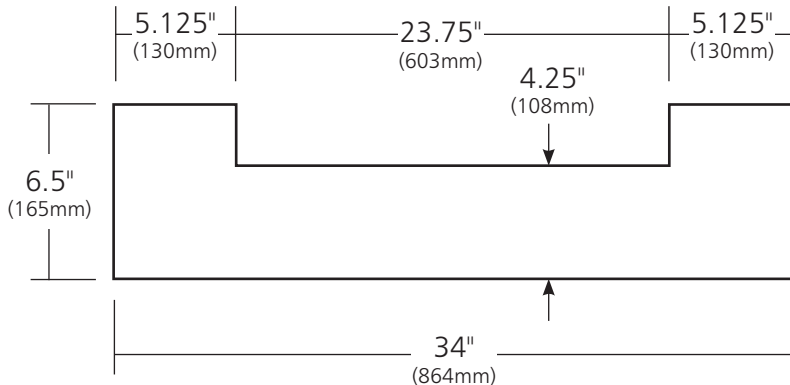

*SPECIFICATIONS*

**SOLACE 28" MIRROR**

*Renewal Series*

- MR281- Caramel Bamboo Mirror
- MR282- Woven Strand Bamboo Mirror
- MSH281- Caramel Bamboo Shelf
- MSH282- Woven Strand Bamboo Shelf

SHELF (optional)

**PRODUCT DETAILS**

**Solace Mirror**

- 28" diameter (711mm)
- FSC\* certified Bamboo

**Solace Shelf**

- 34" x 6.5" OD (864mm x 165mm)
- FSC\* certified Bamboo

**INSTALLATION**

**Solace Mirror**

- Wall mounted
- French cleat included for easy installation

**Solace Shelf**

- Wall mounted
- Includes two wall anchors

**COORDINATING PRODUCTS**

- *Shelf and mirror are sold separately*

**IMPORTANT**

Due to the handcrafted nature of this product, it will vary in finish, texture, and other details. Dimensions may vary up to 1/2" (13mm).