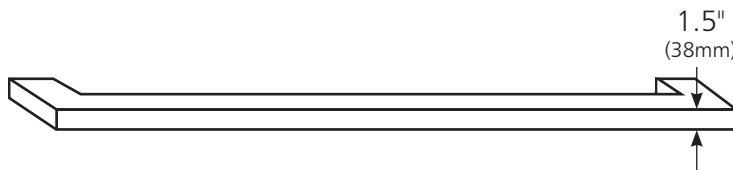

*SPECIFICATIONS*

**SOLACE 28" MIRROR**

*Renewal Series*

- MR281- Caramel Bamboo Mirror
- MR282- Woven Strand Bamboo Mirror
- MSH281- Caramel Bamboo Shelf
- MSH282- Woven Strand Bamboo Shelf

SHELF (optional)

**PRODUCT DETAILS**

**Solace Mirror**

- 28" diameter (711mm)
- FSC\* certified Bamboo

**Solace Shelf**

- 34" x 6.5" OD (864mm x 165mm)
- FSC\* certified Bamboo

**INSTALLATION**

**Solace Mirror**

- Wall mounted
- French cleat included for easy installation

**Solace Shelf**

- Wall mounted
- Includes two wall anchors

**COORDINATING PRODUCTS**

- *Shelf and mirror are sold separately*

**IMPORTANT**

Due to the handcrafted nature of this product, it will vary in finish, texture, and other details. Dimensions may vary up to 1/2" (13mm).