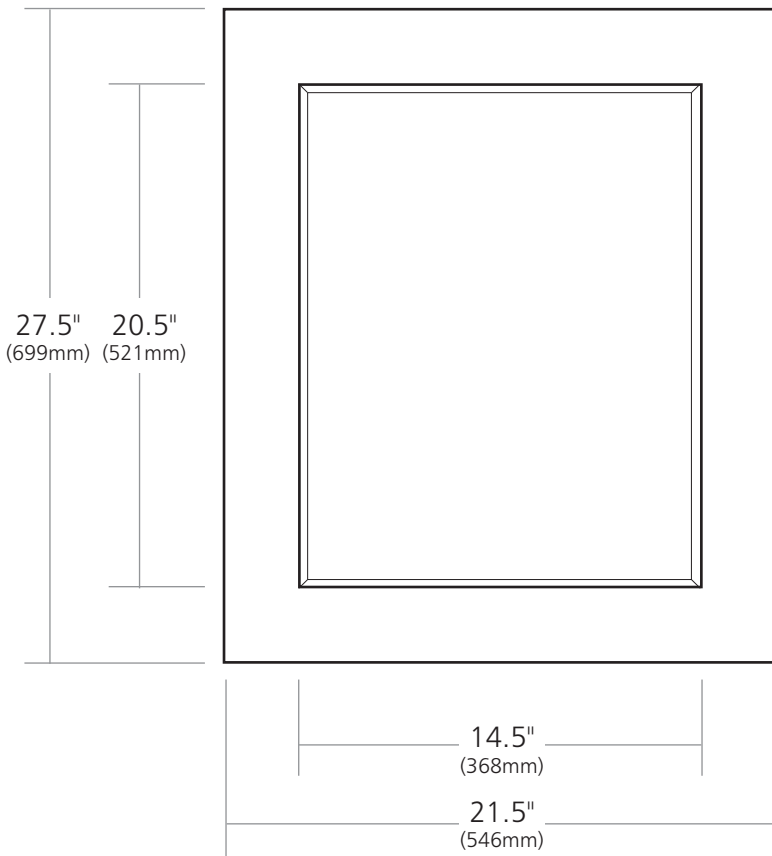

SPECIFICATIONS

TUSCANY SMALL MIRROR

CPM91

PRODUCT DETAILS

- 21.5" x 27.5" OD (546mm x 699mm)
- Hand hammered recycled copper
- Tempered finish
- Hand forged nails

INSTALLATION

- Vertical or horizontal
- French cleat included for easy installation

IMPORTANT

Due to the handcrafted nature of this product, it will vary in finish, texture, hammering, and other details. Dimensions may vary up to 1/2" (13mm).