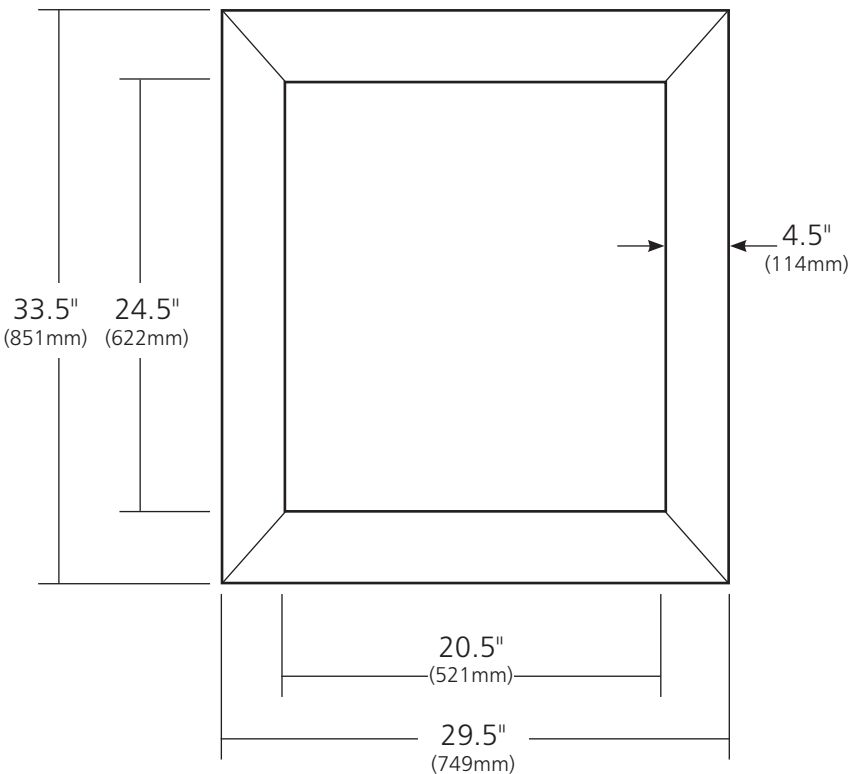

SPECIFICATIONS

PORTOLA LARGE MIRROR

NativeStone™ Collection

NSMR3430-A Ash
NSMR3430-S Slate
NSMR3430-P Pearl

PRODUCT DETAILS

- 29.5" x 33.5" x 2.5" (749mm x 851mm x 64mm)
- Sealed with impermeable nano sealer
- Handcrafted from sustainable NativeStone™

INSTALLATION

- Vertical or Horizontal
- Mounting hardware included

IMPORTANT

Due to the handcrafted nature of this product, it will vary in finish, texture, and other details. Dimensions may vary up to 1/2" (13mm).