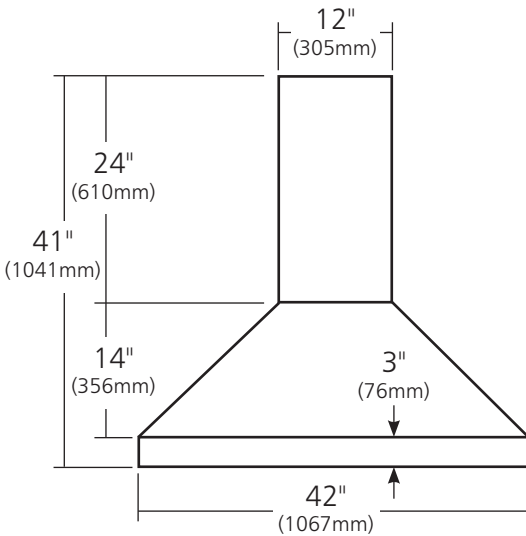

SPECIFICATIONS

42" CHATEAU

FRONT VIEW

SIDE VIEW

REAR VIEW

TOP VIEW

CPR422 - Antique
CPR425 - Brushed Nickel

PRODUCT DETAILS

- 42"w x 21"d x 41"h (1067mm x 533mm x 1041mm)
- Hand hammered 16 gauge recycled copper
- Professional grade ventilation system
- Highly efficient baffle filtration
- 600 CFM motor with variable speed control
- Dimmer controlled Halogen lighting

CUSTOM SIZES AVAILABLE

INSTALLATION

- Wall Mount

STANDARDS COMPLIANCE

- UL Listed

SOUND RATINGS

Internal 600 CFM
High Speed: 5.5 Sones / 62 dBA
Low Speed: 3.8 Sones / 50 dBA
Background Sound Level 39 dBA
(Distance 12" (305mm) below Filter Intake)

IMPORTANT

Due to the handcrafted nature of this product, it will vary in finish, texture, hammering, and other details. Dimensions may vary up to 1/2" (13mm). We strongly recommend waiting for the actual product before making any installation cuts.