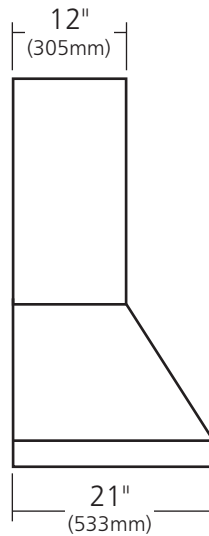

SPECIFICATIONS

42" CHATEAU

FRONT VIEW

SIDE VIEW

REAR VIEW

TOP VIEW

CPR422 - Antique
CPR425 - Brushed Nickel

PRODUCT DETAILS

- 42"w x 21"d x 41"h (1067mm x 533mm x 1041mm)
- Hand hammered 16 gauge recycled copper
- Professional grade ventilation system
- Highly efficient baffle filtration
- 600 CFM motor with variable speed control
- Dimmer controlled Halogen lighting

IMPORTANT

Due to the handcrafted nature of this product, it will vary in finish, texture, hammering, and other details. Dimensions may vary up to 1/2" (13mm). We strongly recommend waiting for the actual product before making any installation cuts.