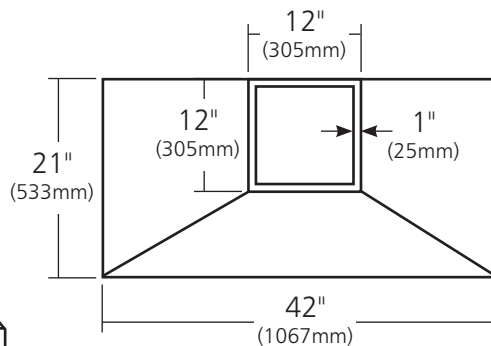

SPECIFICATIONS

42" CHATEAU

FRONT VIEW

SIDE VIEW

REAR VIEW

TOP VIEW

CPR422 - Antique
CPR425 - Brushed Nickel

PRODUCT DETAILS

- 42"w x 21"d x 41"h (1067mm x 533mm x 1041mm)
- Hand hammered 16 gauge recycled copper
- Professional grade ventilation system
- Highly efficient baffle filtration
- 600 CFM motor with variable speed control
- Dimmer controlled Halogen lighting

CUSTOM SIZES AVAILABLE

INSTALLATION

- Wall Mount

STANDARDS COMPLIANCE

- UL Listed

SOUND RATINGS

Internal 600 CFM
High Speed: 5.5 Sones / 62 dBA
Low Speed: 3.8 Sones / 50 dBA
Background Sound Level 39 dBA
(Distance 12" (305mm) below Filter Intake)

IMPORTANT

Due to the handcrafted nature of this product, it will vary in finish, texture, hammering, and other details. Dimensions may vary up to 1/2" (13mm). We strongly recommend waiting for the actual product before making any installation cuts.