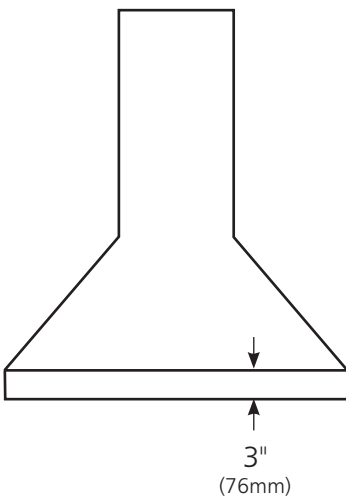

SPECIFICATIONS

42" CHATEAU

FRONT VIEW

SIDE VIEW

REAR VIEW

TOP VIEW

CPR422 - Antique
CPR425 - Brushed Nickel

PRODUCT DETAILS

- 42"w x 21"d x 41"h (1067mm x 533mm x 1041mm)
- Hand hammered 16 gauge recycled copper
- Professional grade ventilation system
- Highly efficient baffle filtration
- 600 CFM motor with variable speed control
- Dimmer controlled Halogen lighting

IMPORTANT

Due to the handcrafted nature of this product, it will vary in finish, texture, hammering, and other details. Dimensions may vary up to 1/2" (13mm). We strongly recommend waiting for the actual product before making any installation cuts.