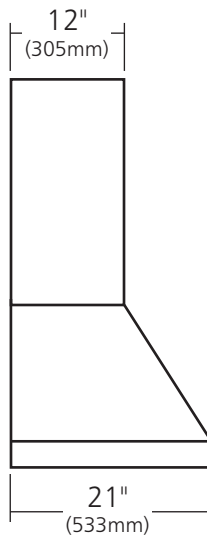

SPECIFICATIONS

36" CHATEAU

FRONT VIEW

SIDE VIEW

REAR VIEW

TOP VIEW

CPR362 - Antique
CPR365 - Brushed Nickel

PRODUCT DETAILS

- 36" w x 21" d x 41" h (914mm x 533mm x 1041mm)
- Hand hammered 16 gauge recycled copper
- Professional grade ventilation system
- Highly efficient baffle filtration
- 600 CFM motor with variable speed control
- Dimmer controlled Halogen lighting

IMPORTANT

Due to the handcrafted nature of this product, it will vary in finish, texture, hammering, and other details. Dimensions may vary up to 1/2" (13mm). We strongly recommend waiting for the actual product before making any installation cuts.