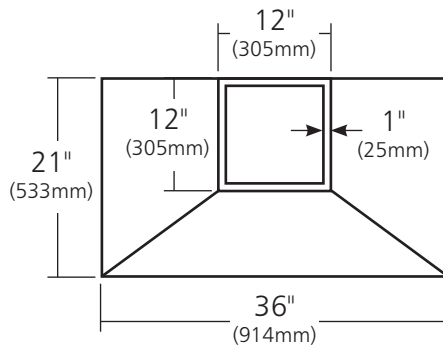

SPECIFICATIONS

36" CHATEAU

FRONT VIEW

SIDE VIEW

REAR VIEW

TOP VIEW

CPR362 - Antique
CPR365 - Brushed Nickel

PRODUCT DETAILS

- 36" w x 21" d x 41" h (914mm x 533mm x 1041mm)
- Hand hammered 16 gauge recycled copper
- Professional grade ventilation system
- Highly efficient baffle filtration
- 600 CFM motor with variable speed control
- Dimmer controlled Halogen lighting

CUSTOM SIZES AVAILABLE

INSTALLATION

- Wall Mount

STANDARDS COMPLIANCE

- UL Listed

SOUND RATINGS

Internal 600 CFM
High Speed: 5.5 Sones / 62 dBA
Low Speed: 3.8 Sones / 50 dBA
Background Sound Level 39 dBA
(Distance 12" (305mm) below Filter Intake)

IMPORTANT

Due to the handcrafted nature of this product, it will vary in finish, texture, hammering, and other details. Dimensions may vary up to 1/2" (13mm). We strongly recommend waiting for the actual product before making any installation cuts.