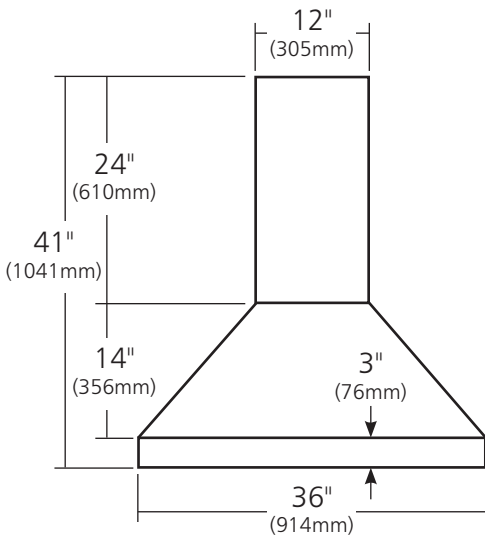

SPECIFICATIONS

36" CHATEAU

FRONT VIEW

SIDE VIEW

REAR VIEW

TOP VIEW

CPR362 - Antique
CPR365 - Brushed Nickel

PRODUCT DETAILS

- 36" w x 21" d x 41" h (914mm x 533mm x 1041mm)
- Hand hammered 16 gauge recycled copper
- Professional grade ventilation system
- Highly efficient baffle filtration
- 600 CFM motor with variable speed control
- Dimmer controlled Halogen lighting

CUSTOM SIZES AVAILABLE

INSTALLATION

- Wall Mount

STANDARDS COMPLIANCE

- UL Listed

SOUND RATINGS

Internal 600 CFM
High Speed: 5.5 Sones / 62 dBA
Low Speed: 3.8 Sones / 50 dBA
Background Sound Level 39 dBA
(Distance 12" (305mm) below Filter Intake)

IMPORTANT

Due to the handcrafted nature of this product, it will vary in finish, texture, hammering, and other details. Dimensions may vary up to 1/2" (13mm). We strongly recommend waiting for the actual product before making any installation cuts.