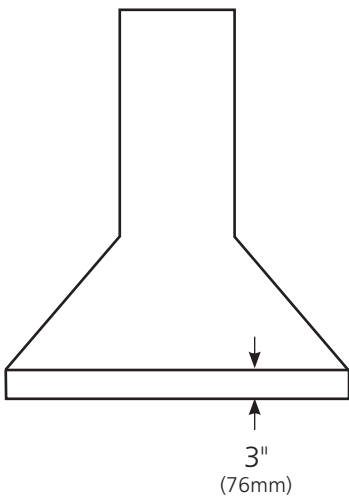

SPECIFICATIONS

36" CHATEAU

FRONT VIEW

SIDE VIEW

REAR VIEW

TOP VIEW

CPR362 - Antique
CPR365 - Brushed Nickel

PRODUCT DETAILS

- 36" w x 21" d x 41" h (914mm x 533mm x 1041mm)
- Hand hammered 16 gauge recycled copper
- Professional grade ventilation system
- Highly efficient baffle filtration
- 600 CFM motor with variable speed control
- Dimmer controlled Halogen lighting

IMPORTANT

Due to the handcrafted nature of this product, it will vary in finish, texture, hammering, and other details. Dimensions may vary up to 1/2" (13mm). We strongly recommend waiting for the actual product before making any installation cuts.