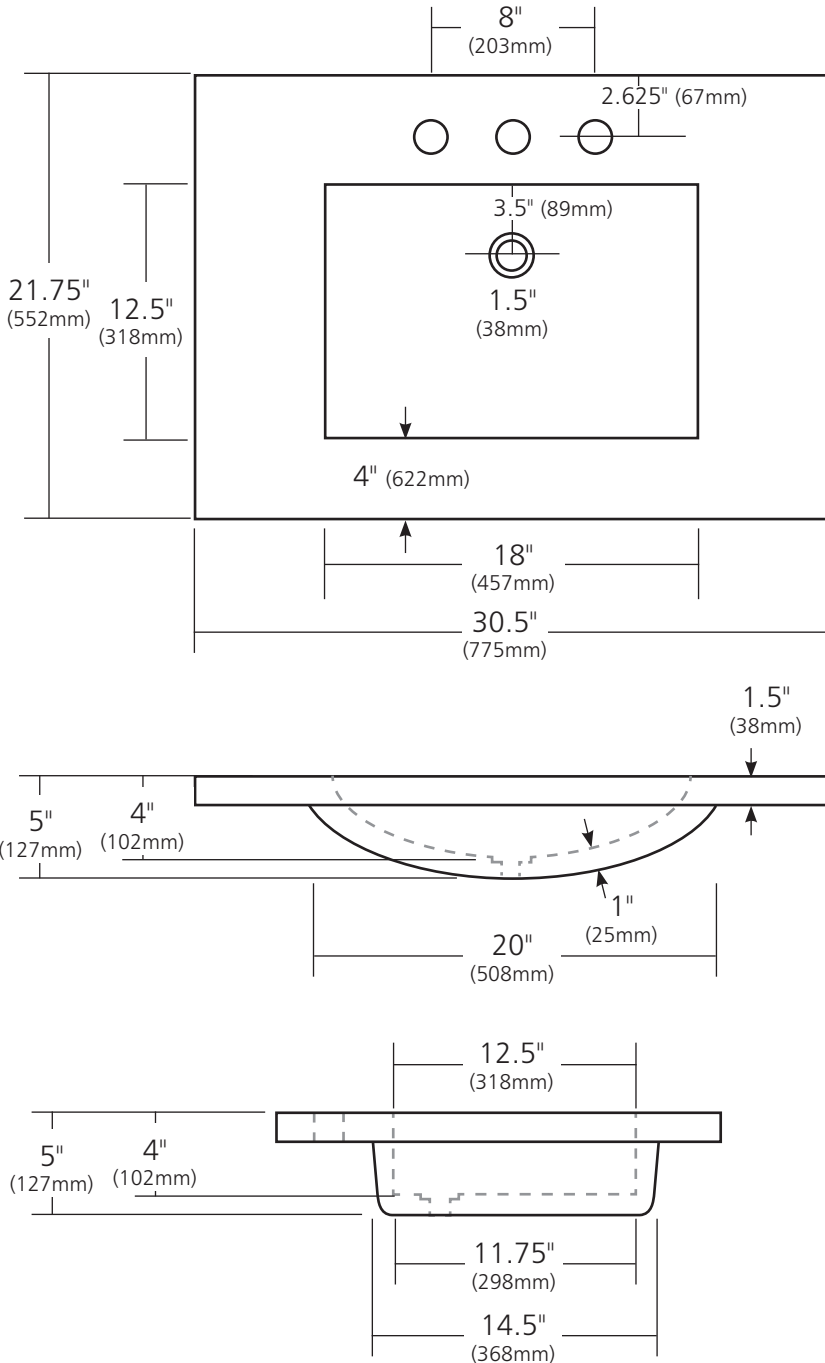

*SPECIFICATIONS*

**30" PALOMAR VANITY TOP WITH INTEGRAL SINK**

*NativeStone™ Collection*

NSVNT30-A Ash  
 NSVNT30-S Slate  
 NSVNT30-P Pearl

**PRODUCT DETAILS**

- 30.5" x 21.75" x 5" OD (775mm x 552mm x 127mm)
- Basin 18" x 12.5" x 4" (57mm x 318mm x 102mm)
- 1.5" (38mm) drain opening
- Pre-drilled for 8" (203mm) faucet spread
- Handcrafted from sustainable NativeStone®
- Sealed with impermeable nano sealer

**COORDINATING PRODUCTS**

- Drains: DR120, DR130, DR150 or DR160

**STANDARDS COMPLIANCE**

- UPC/cUPC compliant
- **ADA COMPLIANT**

**IMPORTANT**

Due to the handcrafted nature of this product, it will vary in finish, texture, and other details. Dimensions may vary up to 1/2" (13mm).