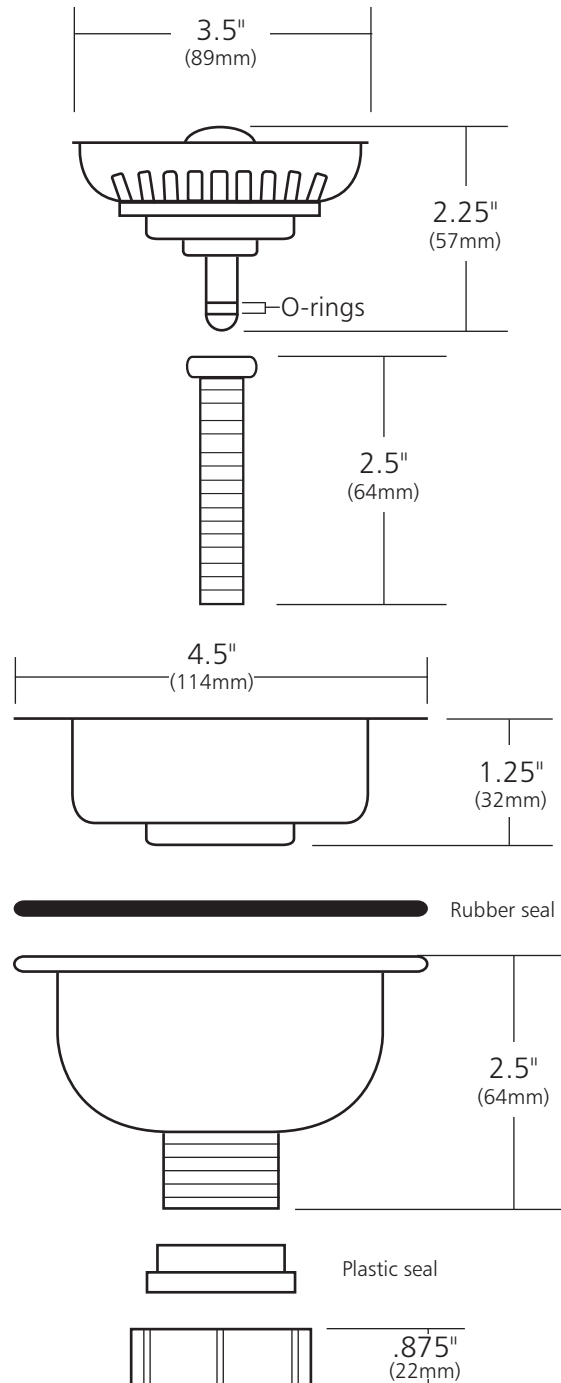

SPECIFICATIONS

3.5" BASKET STRAINER

Kitchen / Bar & Prep

- DR320-BN Brushed Nickel
- DR320-CH Chrome
- DR320-ORB Oil Rubbed Bronze
- DR320-PN Polished Nickel
- DR320-SC Solid Copper
- DR320-WC Weathered Copper

PRODUCT DETAILS

- Fits 3.5" (89mm) drain opening
- Features center post with double o-ring construction for tight seal and durability

COORDINATING PRODUCTS

- Kitchen or Bar & Prep basin with 3.5" (89mm) drain opening
- Matching Basket Strainer with Disposer Trim: DR340