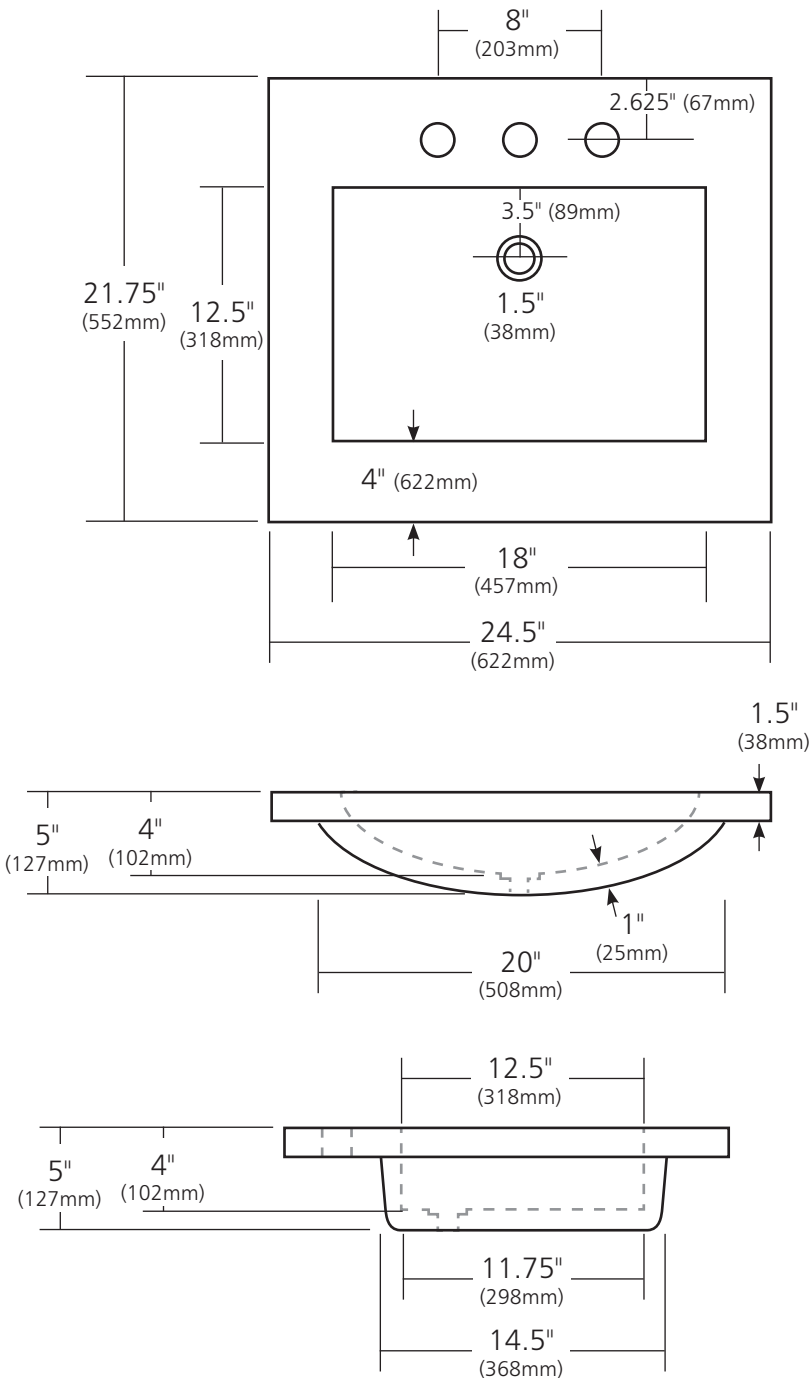

SPECIFICATIONS

24" PALOMAR VANITY TOP WITH INTEGRAL SINK

NativeStone™ Collection

NSVNT24-A Ash
 NSVNT24-S Slate
 NSVNT24-P Pearl

PRODUCT DETAILS

- 24.5" x 21.75" x 5" OD (622mm x 552mm x 127mm)
- Basin 18" x 12.5" x 4" (457mm x 318mm x 102mm)
- 1.5" (38mm) drain opening
- Pre-drilled for 8" (203mm) faucet spread
- Handcrafted from sustainable NativeStone®
- Sealed with impermeable nano sealer

COORDINATING PRODUCTS

- Drains: DR120, DR130, DR150 or DR160

STANDARDS COMPLIANCE

- UPC/cUPC compliant
- **ADA COMPLIANT**

IMPORTANT

Due to the handcrafted nature of this product, it will vary in finish, texture, and other details. Dimensions may vary up to 1/2" (13mm).