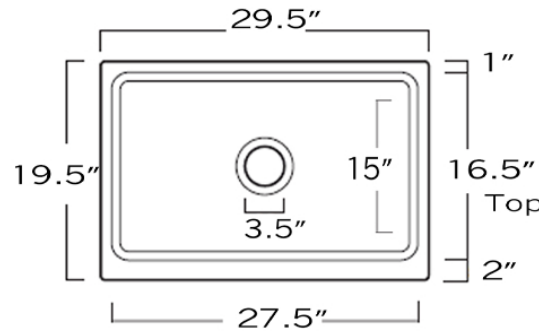

Cape Collection

29.5 Inch Reversible Single Bowl Undermount
Fireclay Farmhouse Kitchen Sink

model:

WH3018FCL

Nantucket
S I N K S

www.NantucketSinksUSA.com
info@nantucketsinksusa.com

Top View

Front View

Side View

OVERALL DIMENSIONS	INTERIOR BOWL	BOWL DEPTH	DRAIN DIMENSIONS	BOTTOM GRID
29.5" x 19.5" x 9.75"	27.5" x 16.5"	9"	3.5" Standard Opening	N/A

FEATURES:

- Reversible Design - template not included
- Scratch/Heat Resistant
- Hygienic Non-Porous Surface
- Material is sound absorbing and stain-resistant
- Undermount - Apron Base is Required
- Limited Manufacture's Warranty
- Professional Installation Recommended
- MADE IN ITALY
- cUPC certified