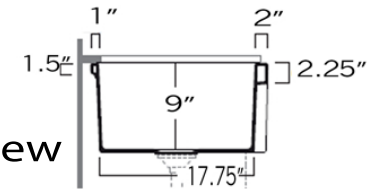

Side View

OVERALL DIMENSIONS	INTERIOR BOWL	BOWL DEPTH	DRAIN DIMENSIONS	BOTTOM GRID
29.5" x 19.5" x 9.75"	27.5" x 16.5"	9"	3.5" Standard Opening	N/A

FEATURES:

- Reversible Design - template not included
- Scratch/Heat Resistant
- Hygienic Non-Porous Surface
- Material is sound absorbing and stain-resistant
- Undermount - Apron Base is Required
- Limited Manufacture's Warranty
- Professional Installation Recommended
- MADE IN ITALY
- cUPC certified