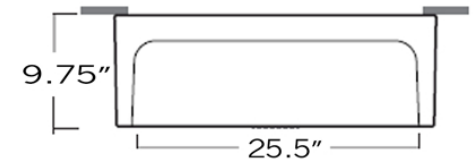

Side View

OVERALL DIMENSIONS	INTERIOR BOWL	BOWL DEPTH	DRAIN DIMENSIONS	BOTTOM GRID
29.5" x 19.5" x 9.75"	27.5" x 16.5"	9"	3.5" Standard Opening	N/A

FEATURES:

- Reversible Design - template not included
- Scratch/Heat Resistant
- Hygienic Non-Porous Surface
- Material is sound absorbing and stain-resistant
- Undermount - Apron Base is Required
- Limited Manufacture's Warranty
- Professional Installation Recommended
- MADE IN ITALY
- cUPC certified