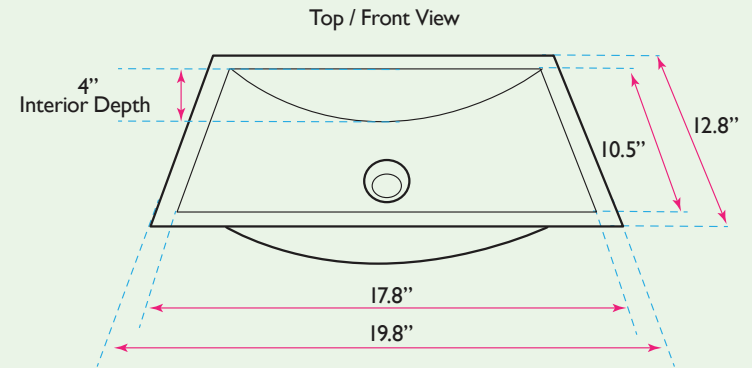

# Nantucket

S I N K S

www.NantucketSinksUSA.com  
info@nantucketsinksusa.com

SPECS

OVERALL DIMENSIONS	INTERIOR BOWL	BOWL DEPTH	DRAIN OPENING	OVERFLOW
19.8" x 12.8"	17.8" x 10.5"	4.375"(ext.); 4"(int.)	1.5" Opening	No

## FEATURES:

- 18 Gauge Stainless Steel
- No Overflow
- Limited lifetime manufacturer's warranty
- Nominal Dimensions - actual may vary by 1/4"

Project Name: \_\_\_\_\_

Architect / Contractor: \_\_\_\_\_