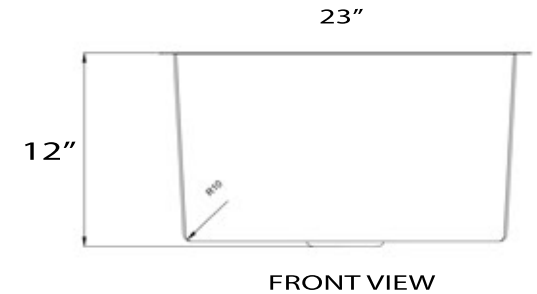

Pro Series Collection  
 Premium Stainless Steel  
 Small Radius Pro Undermount Kitchen Sink

MODEL:  
**SR2318-12-16**

Overall Dimensions	Interior Bowl	Bowl Depth	Available Grid	Drain Opening
23" X 18"	21" x 16"	12"	BG-SSPRO2318	3.5"