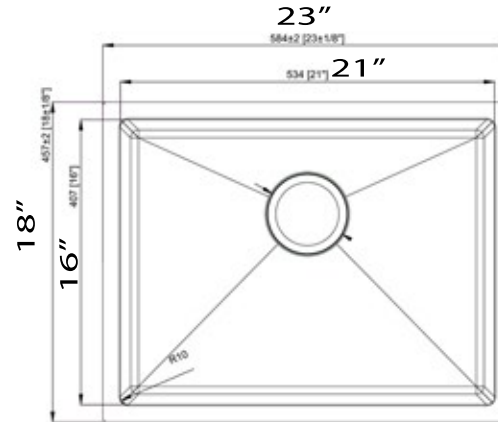

Pro Series Collection  
 Premium Stainless Steel  
 Small Radius Pro Undermount Kitchen Sink

MODEL:  
**SR2318-12-16**

Overall Dimensions	Interior Bowl	Bowl Depth	Available Grid	Drain Opening
23" X 18"	21" x 16"	12"	BG-SSPRO2318	3.5"