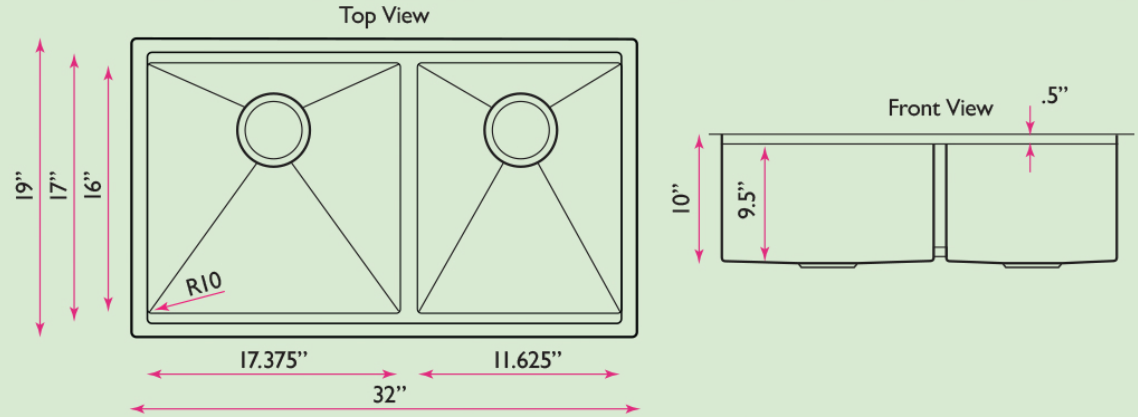

Pro Series Collection

32 Inch 60/40 Offset Double Bowl Undermount Small Radius
Stainless Steel Kitchen Sink

Nantucket

S I N K S

model:

SR-PS-3219-OS-16

www.NantucketSinksUSA.com
info@nantucketsinksusa.com

SPECS

OVERALL DIMENSIONS	LARGE BOWL	SMALL BOWL	INTERIOR BOWL DEPTH	BOTTOM GRID(S)
32" x 19" x 10"	17.375" x 16"	11.625" x 16"	9.5"	INCLUDED

FEATURES:

- Premium 304, 16 gauge stainless steel kitchen sink
- Colander, 2 drains, 2 grids and cutting board included
- Brushed satin finish
- Limited lifetime manufacturer's warranty
- Insulated to reduce condensation
- Rubber padding is applied for noise reduction
- Fits 33" cabinet base minimum
- 3.5" Standard drain opening
- Undermount installation