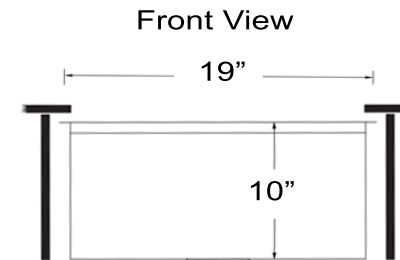

OVERALL DIMENSIONS	INTERIOR BOWL	INTERIOR LEDGE DIMENSIONS	BOWL DEPTH	BOTTOM GRID
19" x 19" x 10"	17" x 17"	17" x 16"	10"	Included