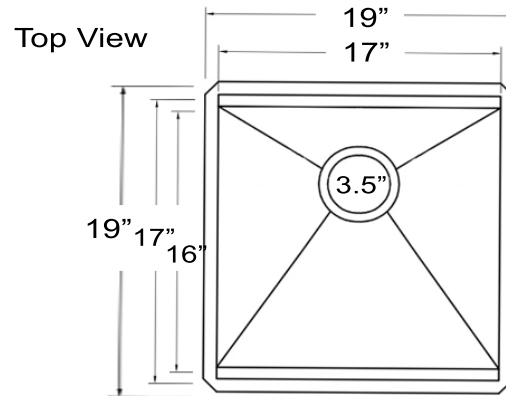

# Pro Series Collection

19 Inch Square Entertainment/Prep Station Undermount Sink  
Stainless Steel (Small Radius)

model:

**SR-PS-1919-16**

**Nantucket**  
S I N K S

www.NantucketSinksUSA.com  
info@nantucketsinksusa.com

OVERALL DIMENSIONS	INTERIOR BOWL	INTERIOR LEDGE DIMENSIONS	BOWL DEPTH	BOTTOM GRID
19" x 19" x 10"	17" x 17"	17" x 16"	10"	Included

## FEATURES:

- Premium 304, 16 gauge stainless steel kitchen sink
- Colander drain, cutting board ,roll up mat and grid
- Cutting board (fits 16" ledge)
- Brushed satin finish
- Limited lifetime manufacturer's warranty
- Insulated to reduce condensation
- Rubber padding is applied for noise reduction
- Undermount installation
- Minimum Cabinet Base Width 21"