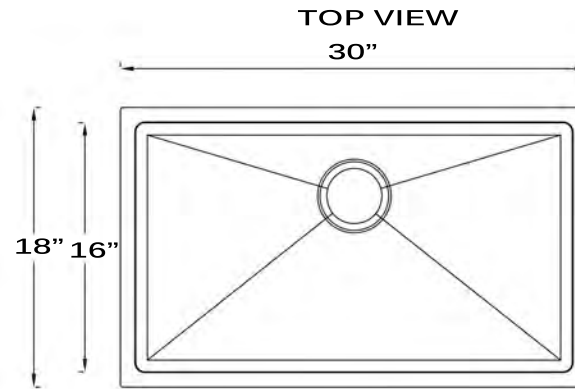

Pro Series Collection
Premium Stainless Steel
Small Radius Pro Undermount Kitchen Sink

MODEL:
SR3018

Overall Dimensions	Large Bowl	Bowl Depth	Bottom Grid/s	Reverse Model
30" x 18"	28" x 16"	10"	BG-SR3018	NA

FEATURES

- Premium 304, 16 gauge Stainless Steel Kitchen Sink
- 10" Bowl Depth
- Brushed Satin Finish
- Limited Lifetime Manufacturers Warranty
- Insulated to Reduce Condensation
- Rubber Padding is Applied for Noise Reduction