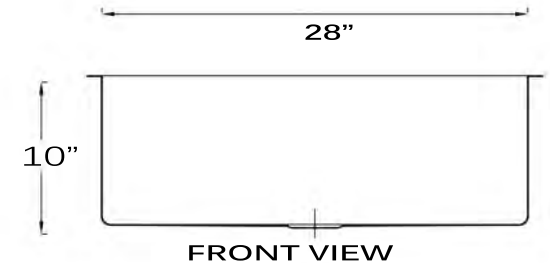

Pro Series Collection
Premium Stainless Steel
Small Radius Pro Undermount Kitchen Sink

MODEL:
SR3018

Overall Dimensions	Large Bowl	Bowl Depth	Bottom Grid/s	Reverse Model
30" x 18"	28" x 16"	10"	BG-SR3018	NA