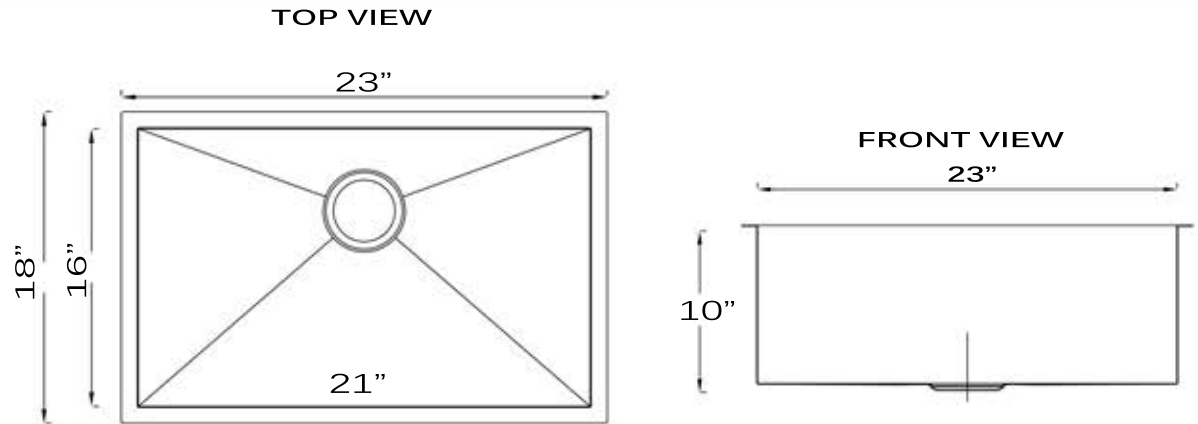

Pro Series Collection
Premium Stainless Steel
Small Radius Pro Undermount Kitchen Sink

MODEL:
SR2318

| Overall Dimensions | Large Bowl | Bowl Depth | Bottom Grid/s | Reverse Model |
|--------------------|------------|------------|---------------|---------------|
| 23" X 18" | 21" x 16" | 10" | BG-SR2318 | NA |

FEATURES

- Premium 304, 16 gauge Stainless Steel Kitchen Sink
- 10" Bowl Depth
- Brushed Satin Finish
- Limited Lifetime Manufacturers Warranty
- Insulated to Reduce Condensation
- Rubber Padding is Applied for Noise Reduction