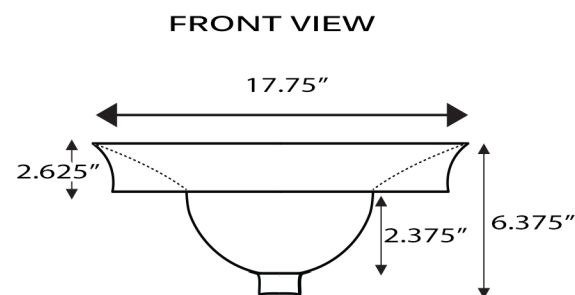

## Fireclay Bathroom Vanity Sink

**MODEL:**  
RC77240BS "ST. TROPEZ"

Overall Dimensions	Interior Bowl	Interior Depth	Height	Drain Dimensions
17.75" Diameter"	9.25" Diameter	5" overall 2.375" Inner basin	2.625" installed 6.375" overall	1.75"

### FEATURES

- Genuine Italian Fireclay
- Nominal Dimensions - Actual may vary by 1/4"
- Semi-recessed vessel mount - Template not included
- Hand-painted with genuine platinum
- Platinum leaf bowl design
- No Overflow
- Made in Italy
- Do not clean with abrasive cleansers or pads
- Limited Warranty For Manufacturer defects