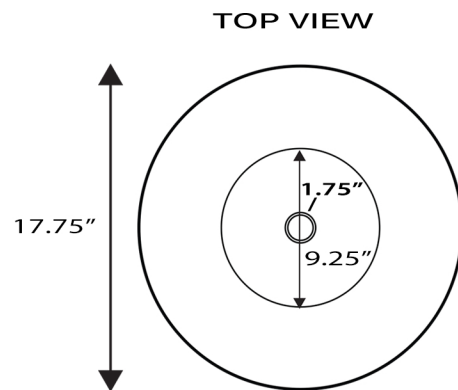

## Fireclay Bathroom Vanity Sink

**MODEL:**  
RC77240BS "ST. TROPEZ"

Overall Dimensions	Interior Bowl	Interior Depth	Height	Drain Dimensions
17.75" Diameter"	9.25" Diameter	5" overall 2.375" Inner basin	2.625" installed 6.375" overall	1.75"

### FEATURES

- Genuine Italian Fireclay
- Nominal Dimensions - Actual may vary by 1/4"
- Semi-recessed vessel mount - Template not included
- Hand-painted with genuine platinum
- Platinum leaf bowl design
- No Overflow
- Made in Italy
- Do not clean with abrasive cleansers or pads
- Limited Warranty For Manufacturer defects