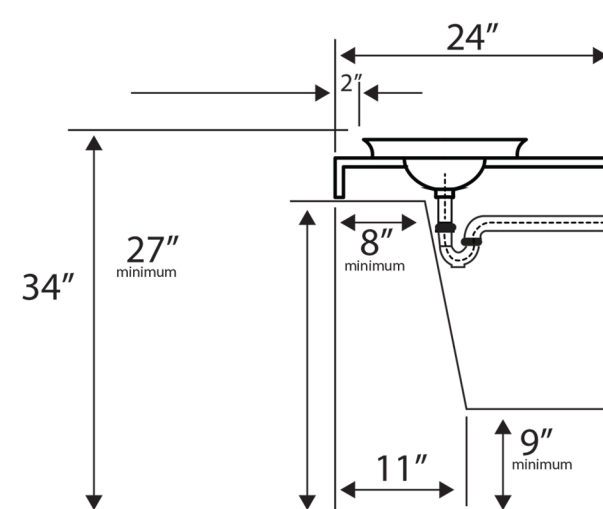

## Fireclay Bathroom Vanity Sink

**MODEL:**  
RC77240BS "ST. TROPEZ"

Overall Dimensions	Interior Bowl	Interior Depth	Height	Drain Dimensions
17.75" Diameter"	9.25" Diameter	5" overall 2.375" Inner basin	2.625" installed 6.375" overall	1.75"

### FEATURES

- Genuine Italian Fireclay
- Nominal Dimensions - Actual may vary by 1/4"
- Semi-recessed vessel mount - Template not included
- Hand-painted with genuine platinum
- Platinum leaf bowl design
- No Overflow
- Made in Italy
- Do not clean with abrasive cleansers or pads
- Limited Warranty For Manufacturer defects