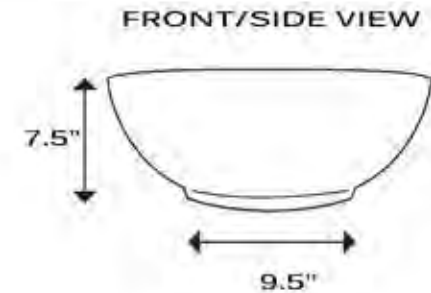

Brant Point Collection
Vitreous China Bath Vessel Sink

**MODEL:
NSV218**

Overall Dimensions	Large Bowl	Interior Depth	Exterior Depth	Drain Dimensions
16.75" Diameter	14.5" Diameter	5.5"	7.5"	1.5"
9" Diameter	8" Diameter			

FEATURES

- Premium Vitreous China
- Nominal Dimensions - Actual may vary by 1/4"
- Template Not Inculded
- Easy Clean
- White Porcelain Enamel Finish
- With Overflow
- Limited Warranty

PROJECT/ NAME:

ARCHITECT/CONTRACTOR: