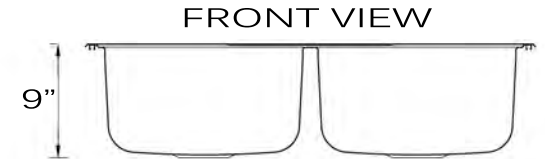

**Madaket Collection**  
**Premium Stainless Steel**  
**Double Bowl Topmount Kitchen Sink**

**MODEL:**  
**NS3322-DE-9**

Overall Dimensions	Large Bowl	Small Bowl	Bottom Grid/s	Reverse Model
33" x 22"	15.75" x 14.0625"	NA	BG1816	NA

**FEATURES**

- Premium 304, 18 gauge Stainless Steel Kitchen Sink
- 9" Bowl Depth
- Brushed Satin Finish
- Limited Lifetime Manufactures Warranty
- Insulated to Reduce Condensation
- Rubber Padding is Applied for Noise Reduction