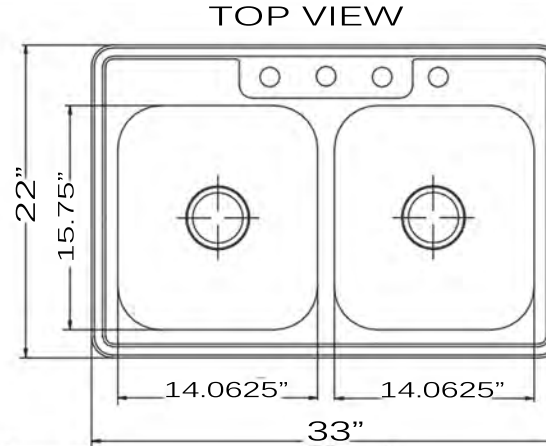

**Madaket Collection**  
**Premium Stainless Steel**  
**Double Bowl Topmount Kitchen Sink**

**MODEL:**  
**NS3322-DE-9**

Overall Dimensions	Large Bowl	Small Bowl	Bottom Grid/s	Reverse Model
33" x 22"	15.75" x 14.0625"	NA	BG1816	NA

**FEATURES**

- Premium 304, 18 gauge Stainless Steel Kitchen Sink
- 9" Bowl Depth
- Brushed Satin Finish
- Limited Lifetime Manufactures Warranty
- Insulated to Reduce Condensation
- Rubber Padding is Applied for Noise Reduction