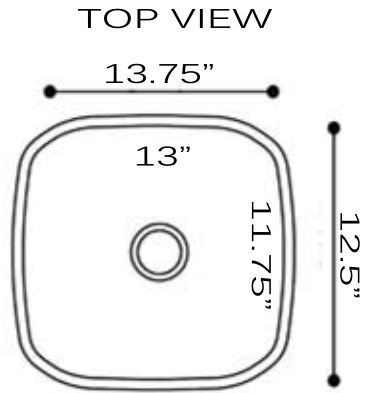

Sconset Collection
Premium Stainless Steel
Bar/Prep Undermount Kitchen Sink

MODEL:
NS21

Overall Dimensions	Large Bowl	Small Bowl	Bottom Grid/s	Reverse Model
13.75" X 12.5"	13" X 11.75"	NA	NA	NA

FEATURES

- Premium 304, 16 gauge Stainless Steel Kitchen Sink
- 7" Bowl Depth
- Brushed Satin Finish
- Limited Lifetime Manufacturers Warranty
- Insulated to Reduce Condensation
- Rubber Padding is Applied for Noise Reduction