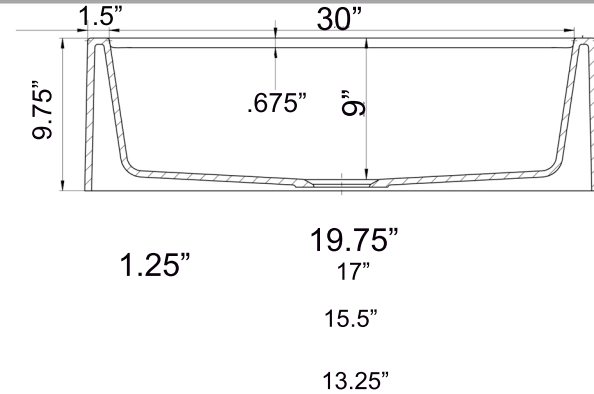

Rockport Collection

Premium Granite Composite Farmhouse Apron Sink
Workstation with included Cutting Board

MODEL:

PR3320-APS-BL

Overall Dimensions	Interior Bowl Opening	Apron Height	Bowl Depth	Drain Dimensions
32.75" x 19.75" x 9.75"	30" x 17" top edge 28" x 15.5" basin	9.75"	9"	3.5" - drain included

Features

- Apron or custom base cabinet required
- Reversible design - 2 corner radius options
- Stainless Steel Roll Up Mat (RUM165) included
- Wood Cutting board Included
- Due to sink thickness - may require an extended flange
- Material is sound absorbing and stain resistant
- Non-porous surface is hygienic and scratch resistant
- Inside basin is sloped for superior drainage
- included matching disposal flange and basket strainer