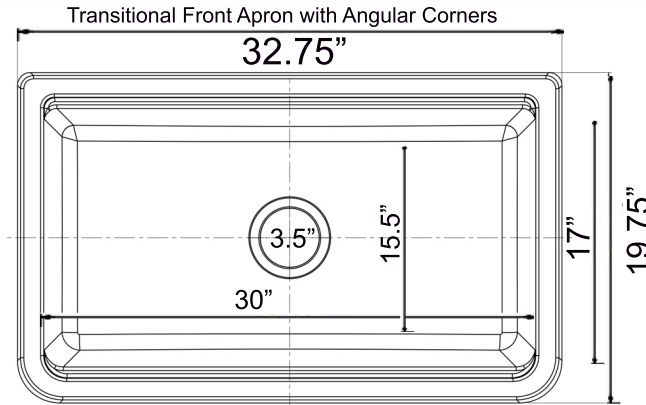

Rockport Collection

Premium Granite Composite Farmhouse Apron Sink
Workstation with included Cutting Board

MODEL:

PR3320-APS-BL

Overall Dimensions	Interior Bowl Opening	Apron Height	Bowl Depth	Drain Dimensions
32.75" x 19.75" x 9.75"	30" x 17" top edge 28" x 15.5" basin	9.75"	9"	3.5" - drain included

Features

- Apron or custom base cabinet required
- Reversible design - 2 corner radius options
- Stainless Steel Roll Up Mat (RUM165) included
- Wood Cutting board Included
- Due to sink thickness - may require an extended flange
- Material is sound absorbing and stain resistant
- Non-porous surface is hygienic and scratch resistant
- Inside basin is sloped for superior drainage
- included matching disposal flange and basket strainer