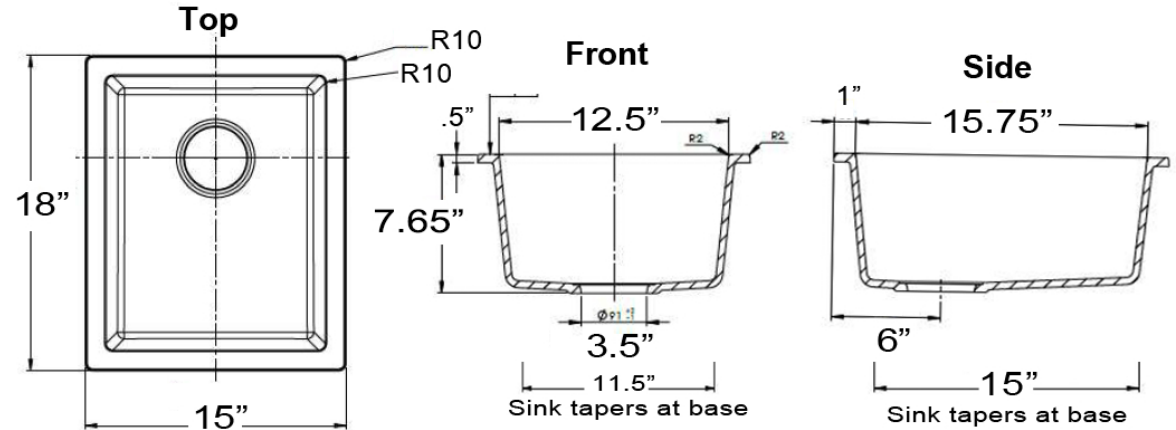

Rockport Collection

15" x 18" Dualmount
Granite Composite Bar/Prep Sink

model:

PR1815-BL

Nantucket
S I N K S

www.NantucketSinksUSA.com
info@nantucketsinksusa.com

OVERALL DIMENSIONS	INTERIOR BOWL	EXTERIOR HEIGHT	INTERIOR DEPTH	DRAIN DIMENSIONS
15"W x 18"L Top 11.5"W x 15"L Base	12.5"W x 15.75"L	7.65"	7"	3.5"