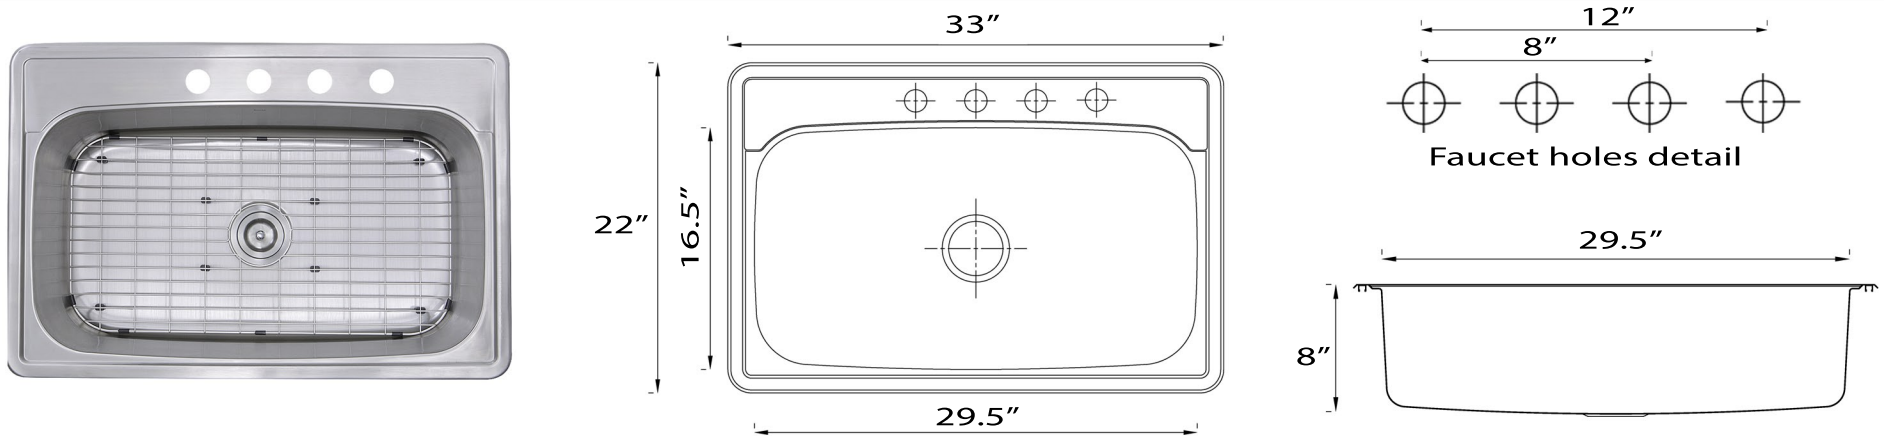

Madaket Collection

Premium Self Rimming Stainless Steel Kitchen Sink

MODEL:
NS3322-8 

Overall Dimensions	Interior Bowl	Bowl Depth	Bottom Grid	Drain Opening
33" x 22" x 8"	29.5" x 16.5" at center	8"	Included	3.5"

FEATURES

- Premium 304, 18 gauge Stainless Steel Kitchen Sink
- Bottom grid and colander drain included
- Brushed Satin Finish
- Four Accessory Holes
- Limited lifetime manufacturers warranty
- Rubber Padding is applied for noise reduction
- cUPC certified
- Cut-out Dimensions: 32.375" x 21.375"