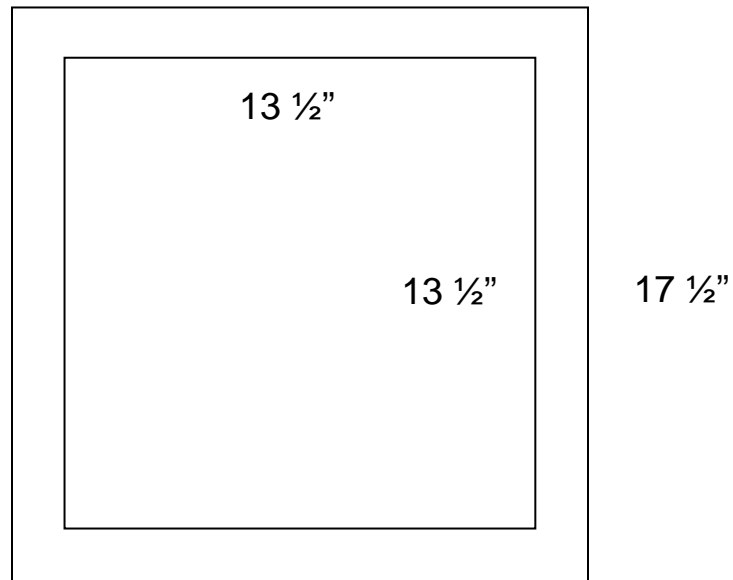

Description:

- Undermount or Drop-In
- White Marble with Mother of Pearl Inlay on Metal Base

Available Drains:

D004	Grid Strainer
D005	Lift and Turn
D006	Pop-up w/ horizontal lift rod
D101 - D604	Decorative Drain
D011- D017	Decorative Grid Strainer

17 ½"

DIMENSIONS WILL VARY. DO NOT use this sheet as a guide for countertop cuts.