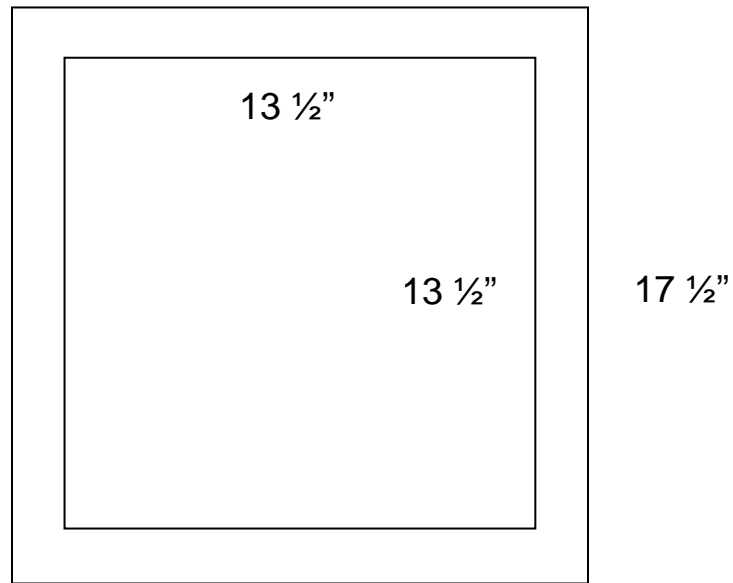

Description:

- Undermount or Drop-In
- White Marble with Mother of Pearl Inlay on Metal Base

Available Drains:

D004	Grid Strainer
D005	Lift and Turn
D006	Pop-up w/ horizontal lift rod
D101 - D604	Decorative Drain
D011- D017	Decorative Grid Strainer

17 ½"

DIMENSIONS WILL VARY. DO NOT use this sheet as a guide for countertop cuts.