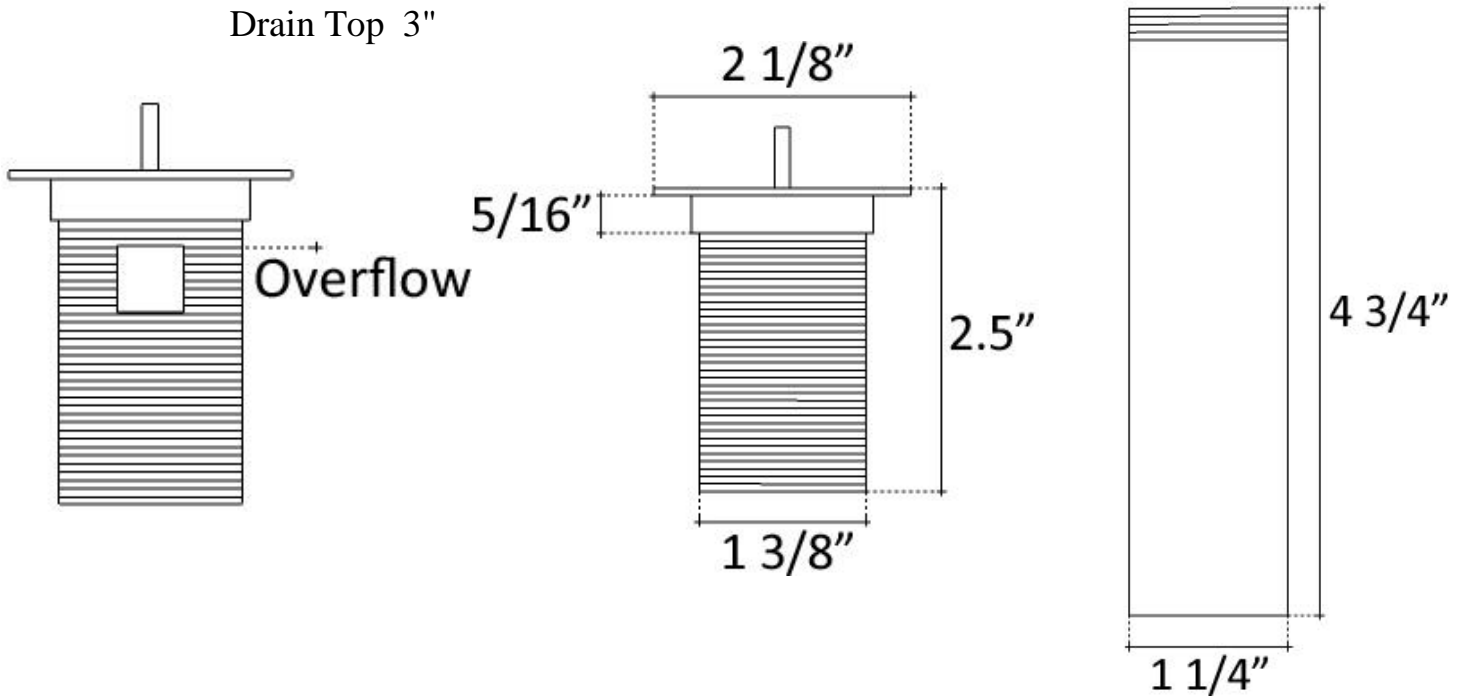

**Available Finishes:
(Drain Top Only)**

PS	Polished Stainless Steel
SS	Satin Stainless Steel