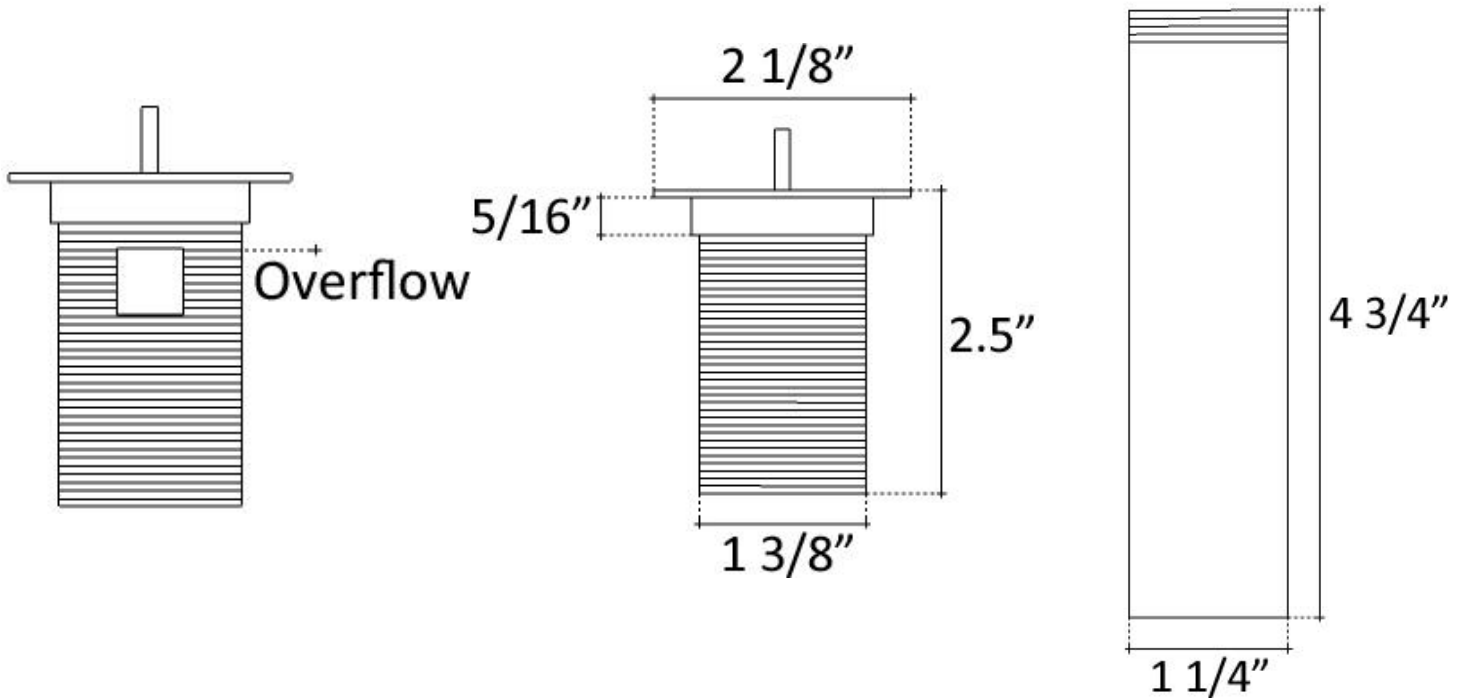

**Available Finishes:
(Drain Top Only)**

DB	Dark Bronze
WC	Weathered Copper
PN	Polished Nickel
SN	Satin Nickel
PW	Pewter

Drain Top 3.25"