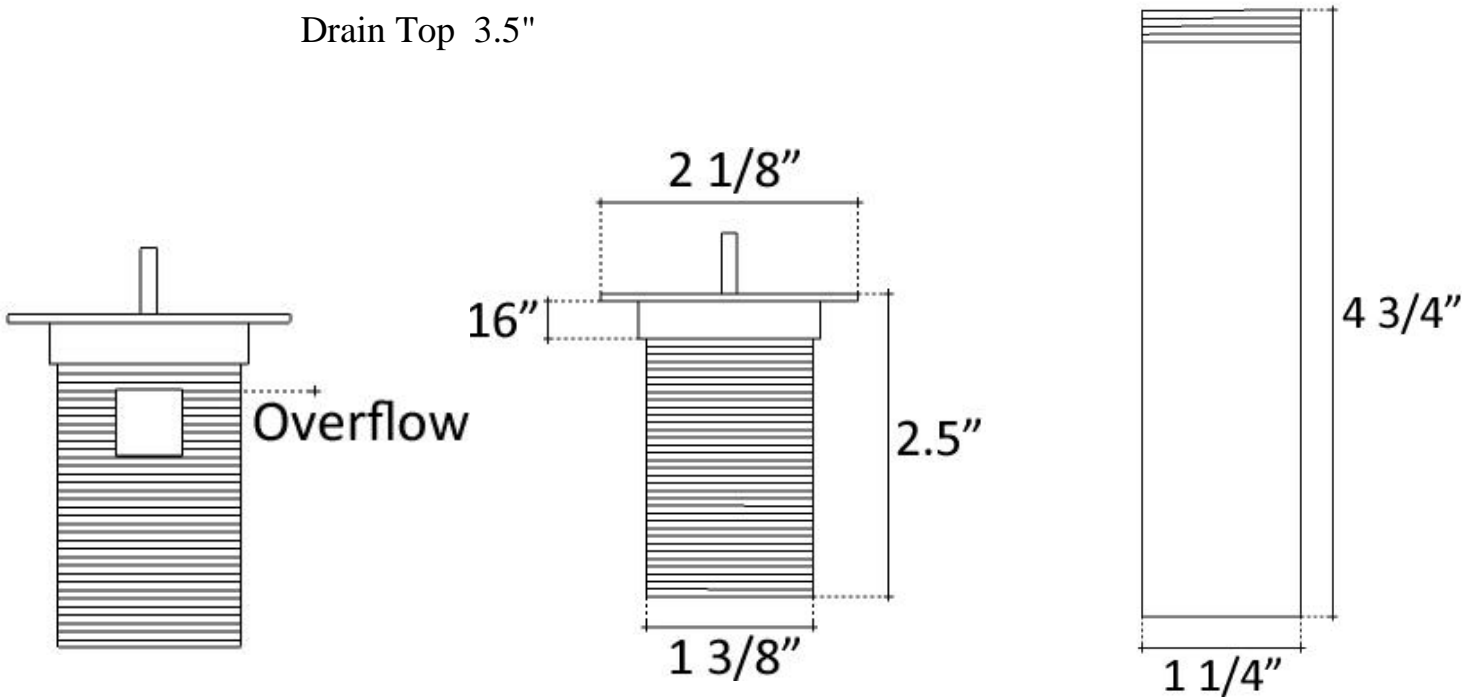

Mechanism Finishes:

*	Dark Bronze
*	Polished Chrome

Drain Top 3.5"