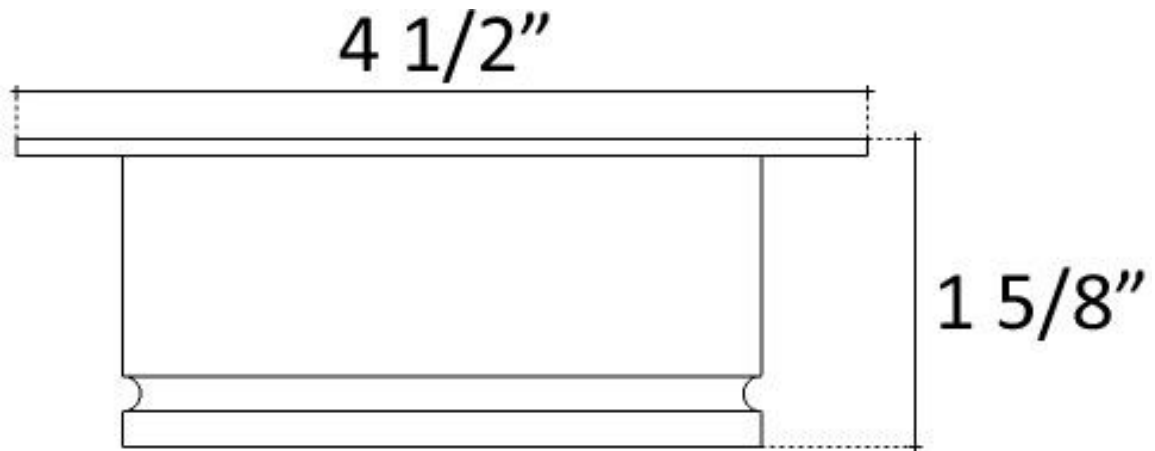

Description:

- Stainless Steel Construction
- 3 1/2" Disposal Flange w/Basket
- Kitchen, Bar/Prep

Available Finishes:

PH	Polished Hammered
PS	Polished Smooth
SH	Satin Hammered
SS	Satin Smooth

Linkasink

2235 E Rose Garden Loop
Phoenix, AZ 85024