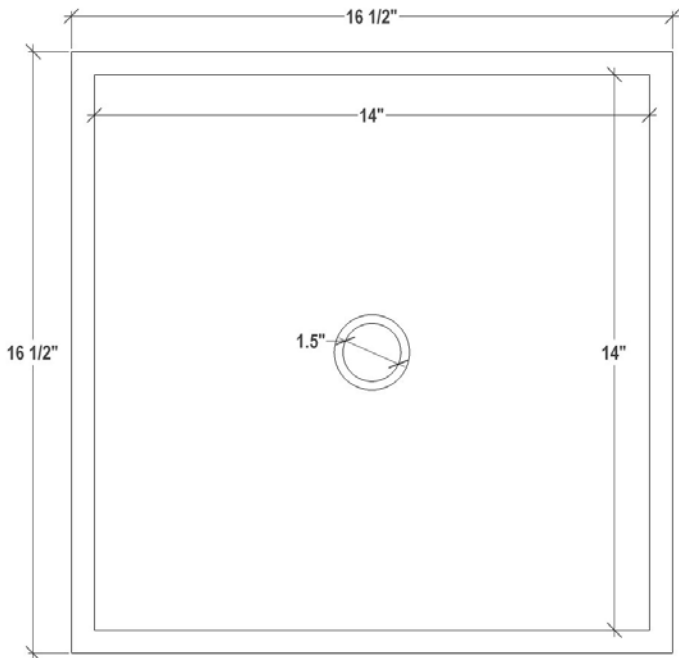

AVAILABLE DRAINS

D004	Grid Strainer
D005	Lift and Turn
D006	Pop-Up with Horizontal Lift Rod
D011 – D017	Decorative Grid Strainer

INSTALLATION

Use 100% silicone to adhere sink to countertop. Clean any excess silicone from sink surface. Clips are not included but may be provided by countertop fabricator. Conversion Kit for drain installation is included with each sink.

DIMENSIONS WILL VARY

DO NOT use this sheet as a guide for countertop cuts. Due to the handmade nature of each product, templates are not provided.