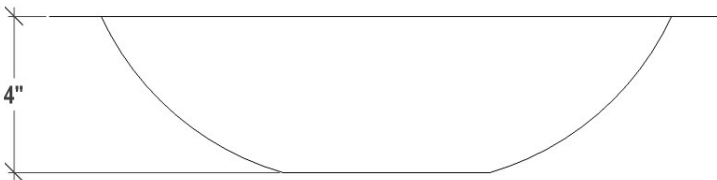

AG06E

Artisan Glass Medium Square Crackle

DETAILS

Installation Type: Undermount

Glass (Each sink is Hand Crafted; no two sinks will be the same.)

No Overflow

SINK FINISHES

01	White

AVAILABLE DRAINS

D004	Grid Strainer
D005	Lift and Turn
D006	Pop-Up with Horizontal Lift Rod
D011 – D017	Decorative Grid Strainer

INSTALLATION

Use 100% silicone to adhere sink to countertop. Clean any excess silicone from sink surface. Clips are not included but may be provided by countertop fabricator. Conversion Kit for drain installation is included with each sink.

CARE

Mild soap and water for everyday cleaning. Non-ammonia based glass cleaner may also be used. No harsh or acidic cleaning products.

WARRANTY

Linkasink warranties our product to be free from manufacturing defect for the life of the product. Warranty does not cover abuse.

DIMENSIONS WILL VARY

DO NOT use this sheet as a guide for countertop cuts. Due to the handmade nature of each product, templates are not provided.