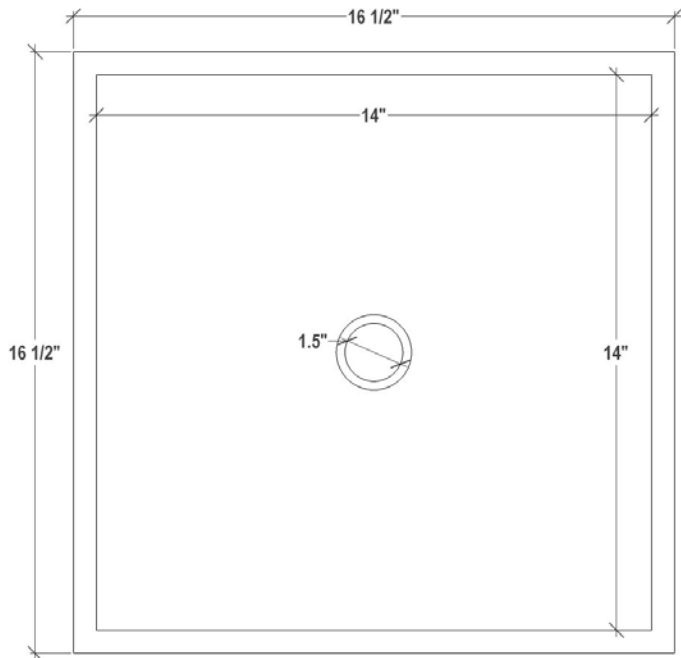

AVAILABLE DRAINS

D004	Grid Strainer
D005	Lift and Turn
D006	Pop-Up with Horizontal Lift Rod
D011 – D017	Decorative Grid Strainer

INSTALLATION

Use 100% silicone to adhere sink to countertop. Clean any excess silicone from sink surface. Clips are not included but may be provided by countertop fabricator. Conversion Kit for drain installation is included with each sink.

DIMENSIONS WILL VARY

DO NOT use this sheet as a guide for countertop cuts. Due to the handmade nature of each product, templates are not provided.