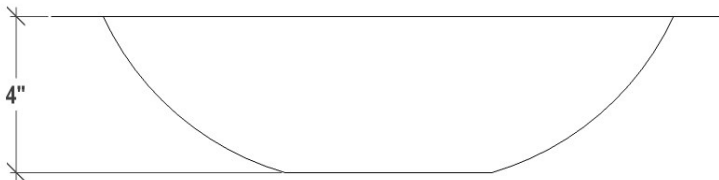

AG05E

Artisan Glass Medium Square Bubbles

DETAILS

Installation Type: Undermount

Glass (Each sink is Hand Crafted; no two sinks will be the same.)

No Overflow

SINK FINISHES

01	White

AVAILABLE DRAINS

D004	Grid Strainer
D005	Lift and Turn
D006	Pop-Up with Horizontal Lift Rod
D011 – D017	Decorative Grid Strainer

INSTALLATION

Use 100% silicone to adhere sink to countertop. Clean any excess silicone from sink surface. Clips are not included but may be provided by countertop fabricator. Conversion Kit for drain installation is included with each sink.

CARE

Mild soap and water for everyday cleaning. Non-ammonia based glass cleaner may also be used. No harsh or acidic cleaning products.

WARRANTY

Linkasink warranties our product to be free from manufacturing defect for the life of the product. Warranty does not cover abuse.

DIMENSIONS WILL VARY

DO NOT use this sheet as a guide for countertop cuts. Due to the handmade nature of each product, templates are not provided.