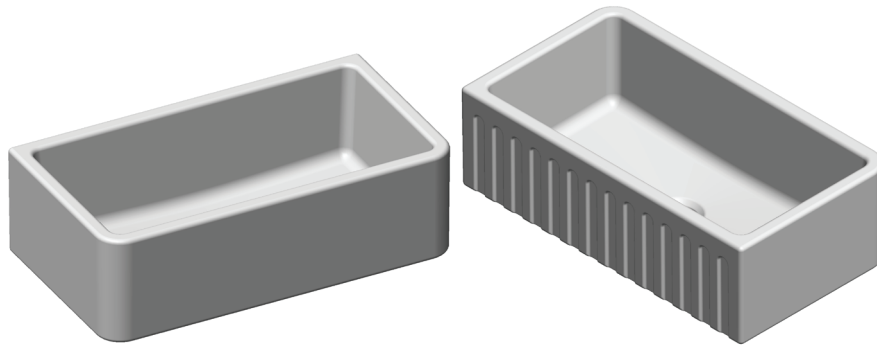

..... MADE IN ITALY

Reversible Fireclay Farmhouse Sink LFS3318W

reversible design allows customers to choose between flat or fluted side at time of installation

FEATURES

- reversible design
- fine fireclay material
- white finish
- standard 3 1/2" drain opening
- compatible with waste disposal units or standard basket strainers
- no extended flange needed
- no overflow
- 3 year warranty. See complete warranty for details

DIMENSIONS*

LFS3318W	width	length	height
exterior	33"	18 1/8"	10 1/16"
interior	30 1/4"	15 5/16"	9 1/8"
<i>also available in 30" version</i>			

*** PLEASE NOTE**

Due to the nature of fireclay products, the given dimensions may vary. We recommend that the cabinet maker wait until the sink is on hand before making any cabinetry or counter tops. While Latoscana endeavors to provide accurate information, all dimensions are nominal, cannot be guaranteed, and are subject to change.

LIST PRICE

\$1,100.00

Reversible Fireclay Farmhouse Sink LFS3318W

PLEASE NOTE

Due to the nature of fireclay products, the given dimensions may vary. We recommend that the cabinet maker wait until the sink is on hand before making any cabinetry or counter tops. While Latoscana endeavors to provide accurate information, all dimensions are nominal, cannot be guaranteed, and are subject to change.