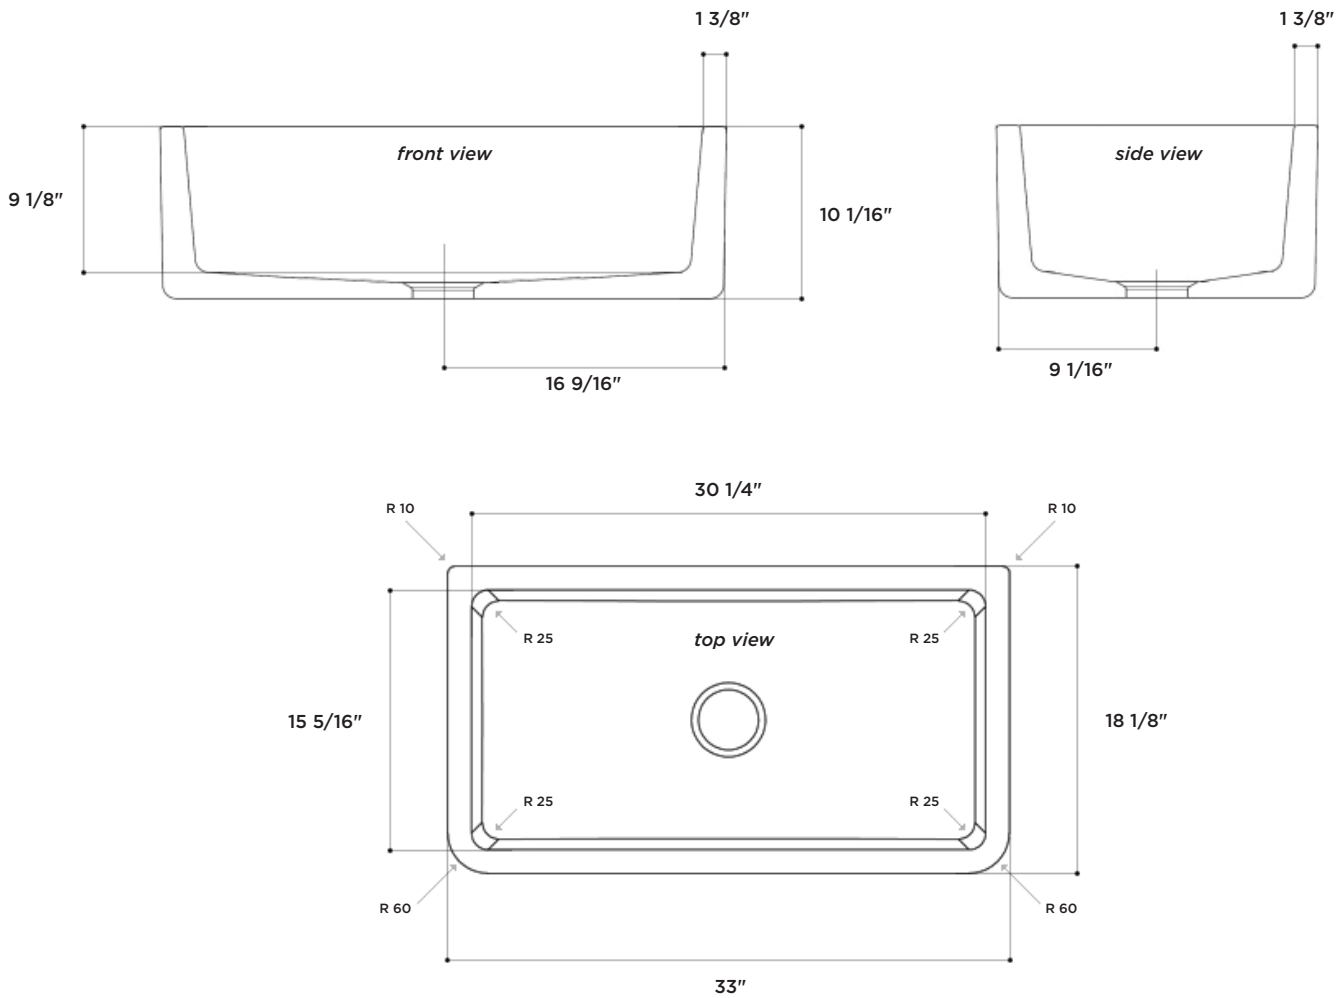

..... MADE IN ITALY

Reversible Fireclay Farmhouse Sink LFS3318W

reversible design allows customers to choose between flat or fluted side at time of installation

FEATURES

- reversible design
- fine fireclay material
- white finish
- standard 3 1/2" drain opening
- compatible with waste disposal units or standard basket strainers
- no extended flange needed
- no overflow
- 3 year warranty. See complete warranty for details

DIMENSIONS*

LFS3318W	width	length	height
exterior	33"	18 1/8"	10 1/16"
interior	30 1/4"	15 5/16"	9 1/8"
<i>also available in 30" version</i>			

*** PLEASE NOTE**

Due to the nature of fireclay products, the given dimensions may vary. We recommend that the cabinet maker wait until the sink is on hand before making any cabinetry or counter tops. While Latoscana endeavors to provide accurate information, all dimensions are nominal, cannot be guaranteed, and are subject to change.

LIST PRICE

\$1,100.00

Reversible Fireclay Farmhouse Sink LFS3318W

PLEASE NOTE

Due to the nature of fireclay products, the given dimensions may vary. We recommend that the cabinet maker wait until the sink is on hand before making any cabinetry or counter tops. While Latoscana endeavors to provide accurate information, all dimensions are nominal, cannot be guaranteed, and are subject to change.