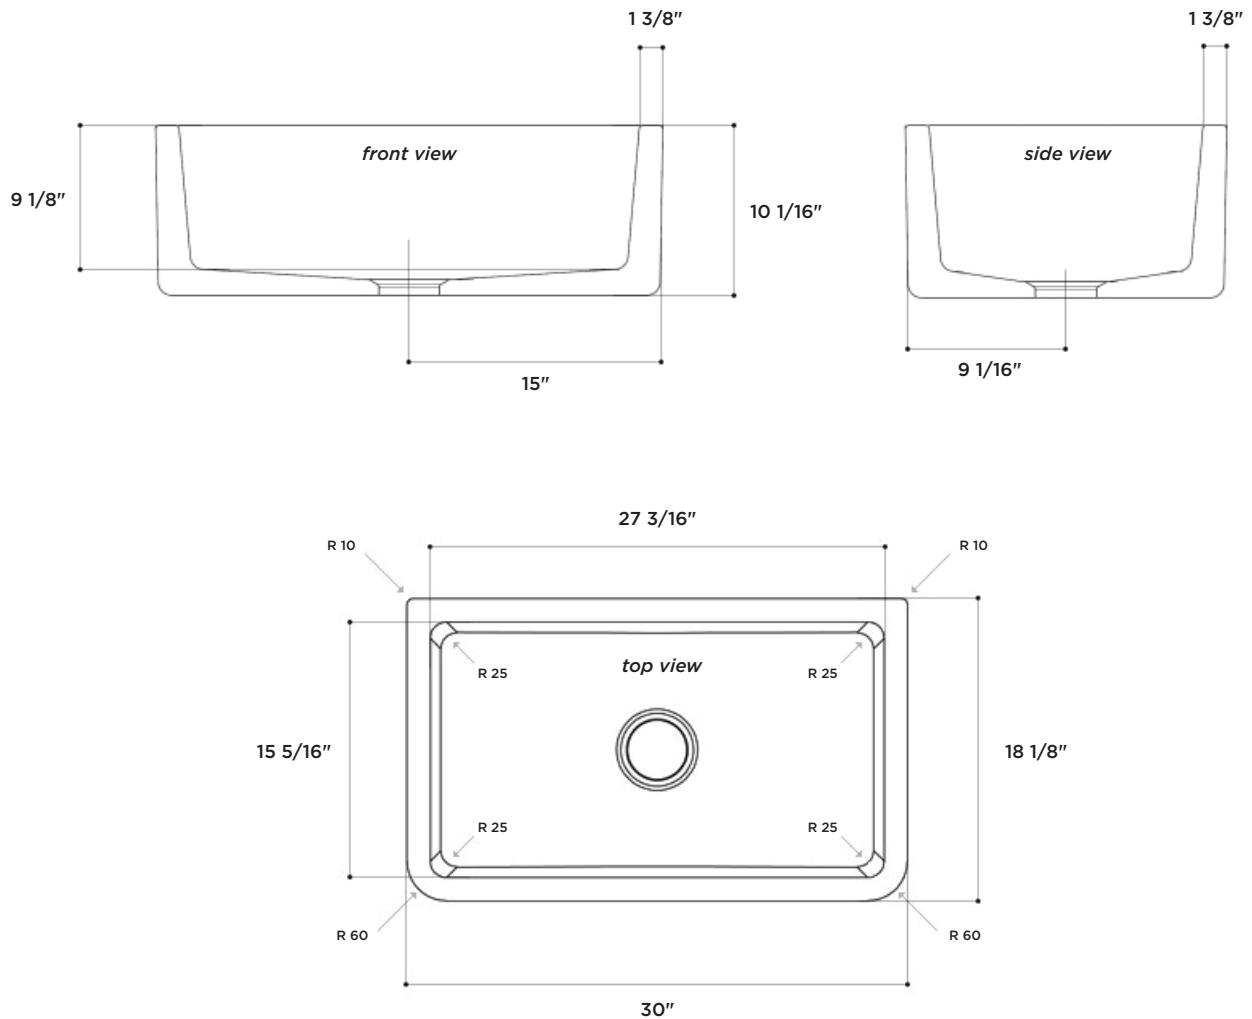

..... MADE IN ITALY

Reversible Fireclay Farmhouse Sink LFS3018W

reversible design allows customers to choose between flat or fluted side at time of installation

FEATURES

- reversible design
- fine fireclay material
- white finish
- standard 3 1/2" drain opening
- compatible with waste disposal units or standard basket strainers
- no extended flange needed
- no overflow
- 3 year warranty. See complete warranty for details

DIMENSIONS*

LFS3018W	width	length	height
exterior	30"	18 1/8"	10 1/16"
interior	27 3/16"	15 5/16"	9 1/8"
<i>also available in 33" version</i>			

* PLEASE NOTE

Due to the nature of fireclay products, the given dimensions may vary. We recommend that the cabinet maker wait until the sink is on hand before making any cabinetry or counter tops. While Latoscana endeavors to provide accurate information, all dimensions are nominal, cannot be guaranteed, and are subject to change.

LIST PRICE
\$950.00

Reversible Fireclay Farmhouse Sink LFS3018W

PLEASE NOTE

Due to the nature of fireclay products, the given dimensions may vary. We recommend that the cabinet maker wait until the sink is on hand before making any cabinetry or counter tops. While Latoscana endeavors to provide accurate information, all dimensions are nominal, cannot be guaranteed, and are subject to change.