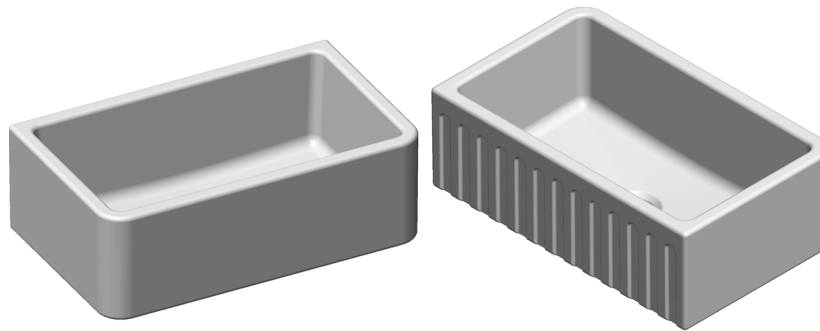

..... MADE IN ITALY

Reversible Fireclay Farmhouse Sink LFS3018W

reversible design allows customers to choose between flat or fluted side at time of installation

FEATURES

- reversible design
- fine fireclay material
- white finish
- standard 3 1/2" drain opening
- compatible with waste disposal units or standard basket strainers
- no extended flange needed
- no overflow
- 3 year warranty. See complete warranty for details

DIMENSIONS*

LFS3018W	width	length	height
exterior	30"	18 1/8"	10 1/16"
interior	27 3/16"	15 5/16"	9 1/8"
<i>also available in 33" version</i>			

* PLEASE NOTE

Due to the nature of fireclay products, the given dimensions may vary. We recommend that the cabinet maker wait until the sink is on hand before making any cabinetry or counter tops. While Latoscana endeavors to provide accurate information, all dimensions are nominal, cannot be guaranteed, and are subject to change.

LIST PRICE
\$950.00

Reversible Fireclay Farmhouse Sink LFS3018W

PLEASE NOTE

Due to the nature of fireclay products, the given dimensions may vary. We recommend that the cabinet maker wait until the sink is on hand before making any cabinetry or counter tops. While Latoscana endeavors to provide accurate information, all dimensions are nominal, cannot be guaranteed, and are subject to change.