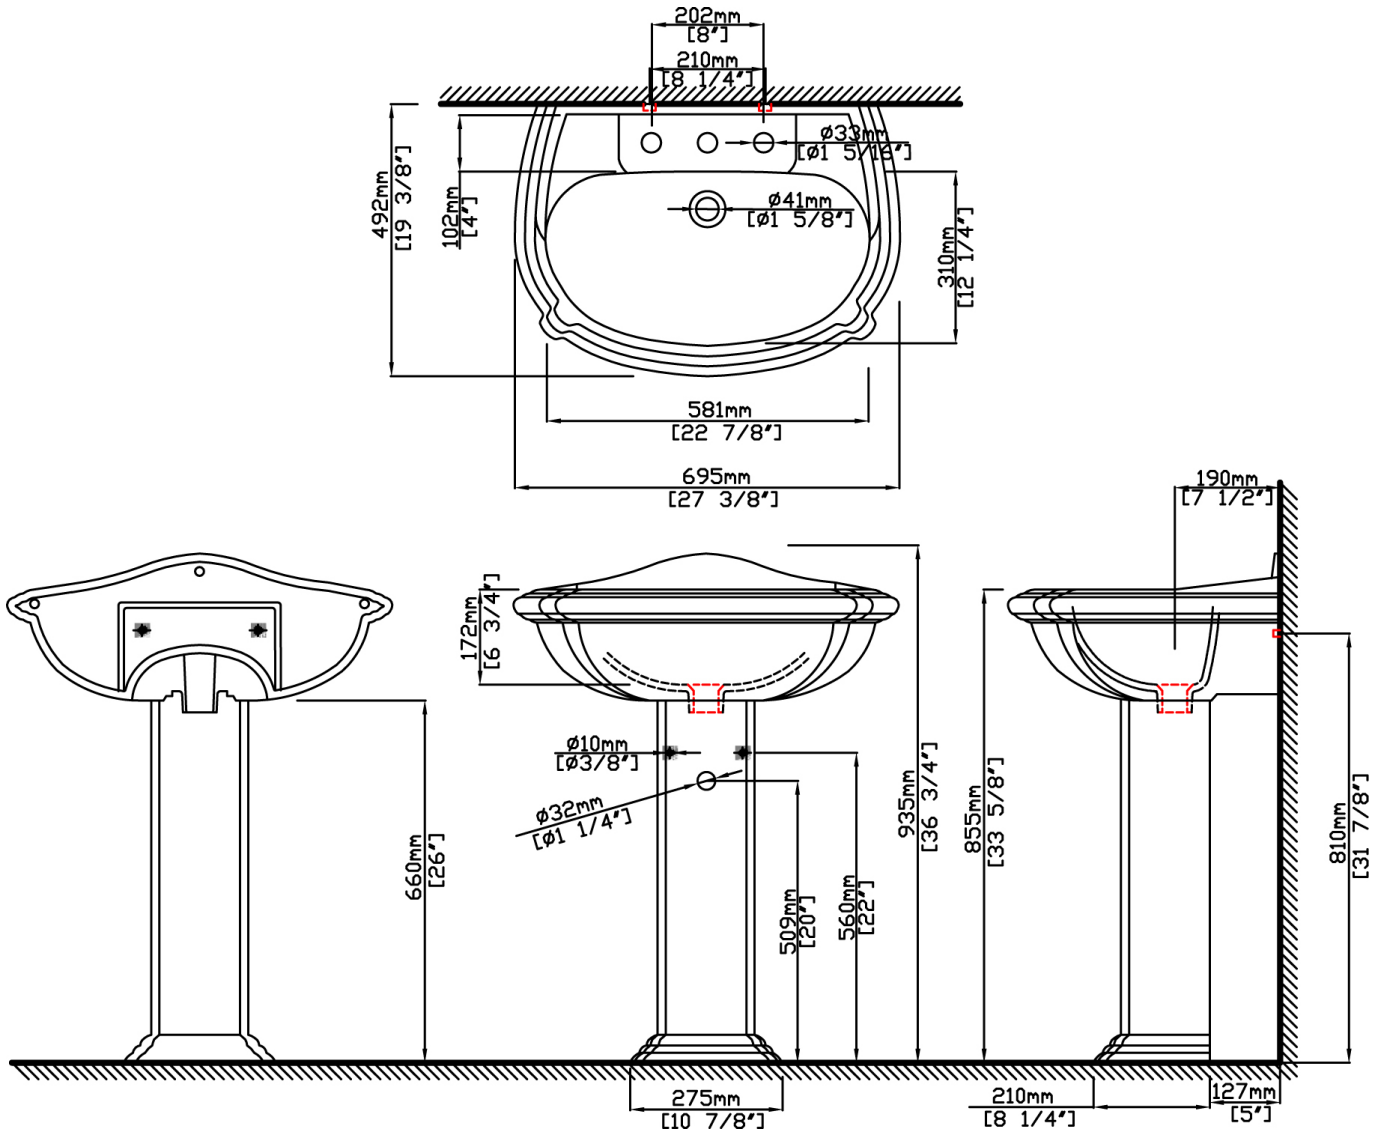

VANIER

Pedestal Lavatory

5650.082 Lavatory, 5650.331 Pedestal

Product Features

- Vitreous china
- Pedestal lavatory with overflow
- 8" (20.3 cm) faucet centers (-8)
- MicroGlaze™ anti-microbial glaze

Accessories Not Included

Compliance Certifications

Meets or exceeds the following specifications:

- ASME A112.19.2M
- CSA B45.1

PRODUCT OPTIONS

Glaze Colors

.01 White

.06 Biscuit

Dimensional Diagram

IMPORTANT: Dimensions are nominal and may vary within the range of tolerance per by NSI Standard A112.19.2. These measurements are subject to change. No responsibility is assumed for use of superseded or voided pages.