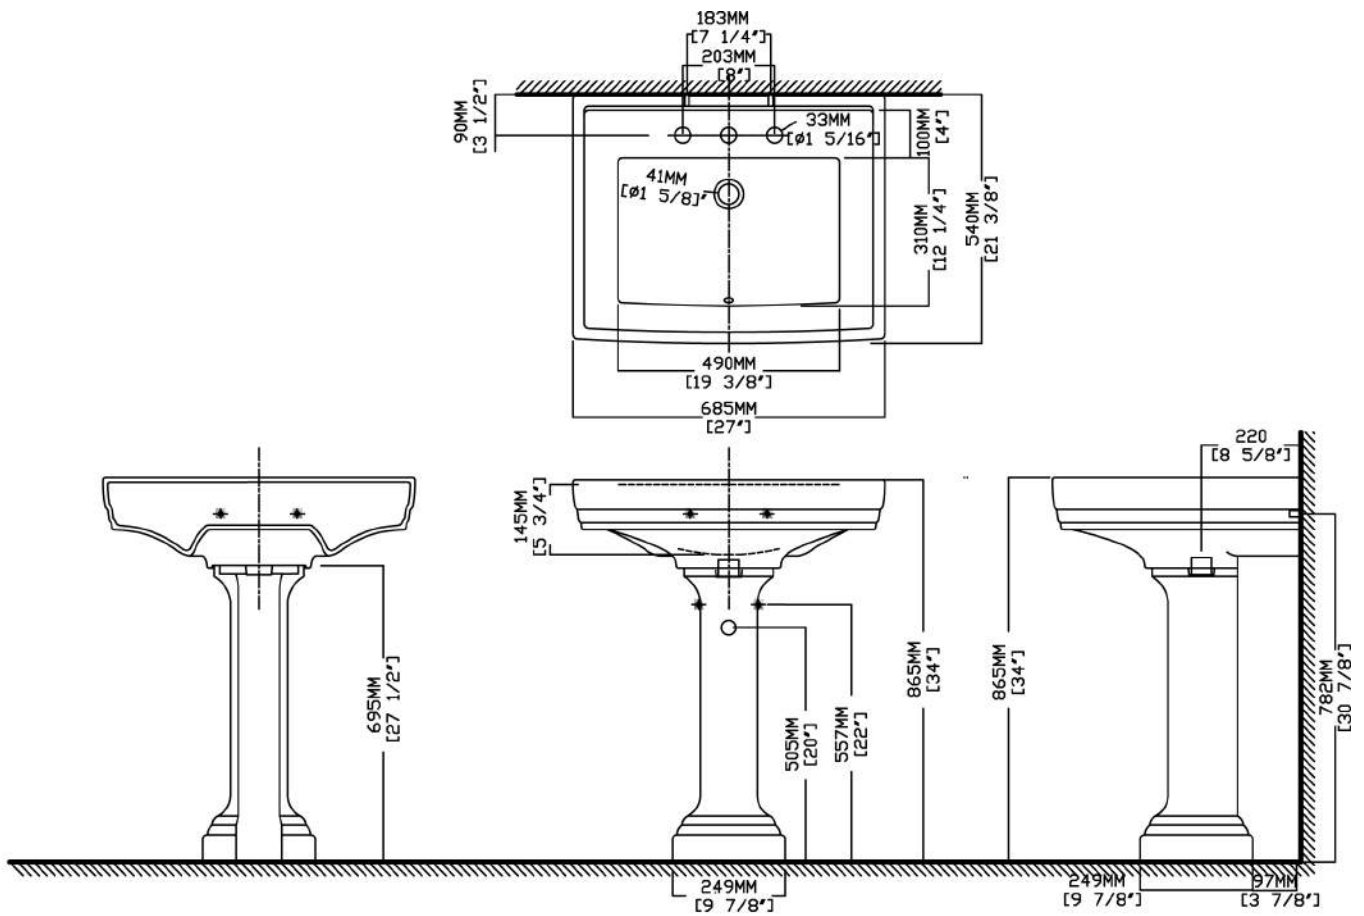

PRESLEY

Pedestal Lavatory

5401.082 Lavatory, 5401.331 Pedestal

Product Features

- Vitreous china
- Pedestal lavatory with overflow
- 8" (20.3 cm) faucet centers (-8)
- MicroGlaze™ anti-microbial glaze
- ADA compliant

PRODUCT OPTIONS

Glaze Colors

.01 White

.06 Biscuit

Dimensional Diagram

IMPORTANT: Dimensions are nominal and may vary within the range of tolerance per by NSI Standard A112.19.2. These measurements are subject to change. No responsibility is assumed for use of superseded or voided pages.